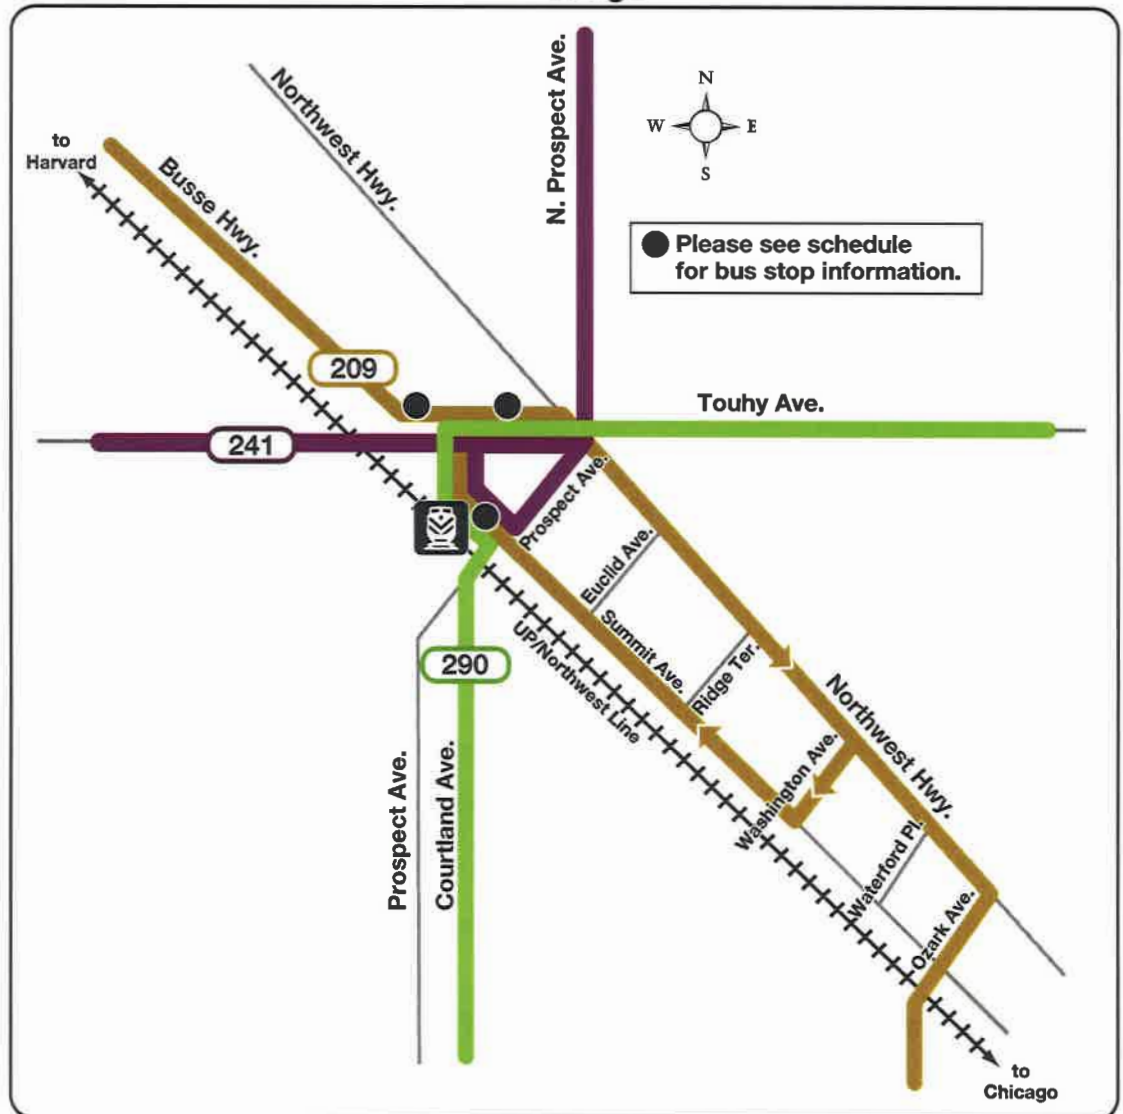

Metra UP-Northwest Line Park Ridge Station Detail

Route Legend	
209	241
226	290
240	

Please visit PaceBus.com or call (312) 836-7000 for schedule information.