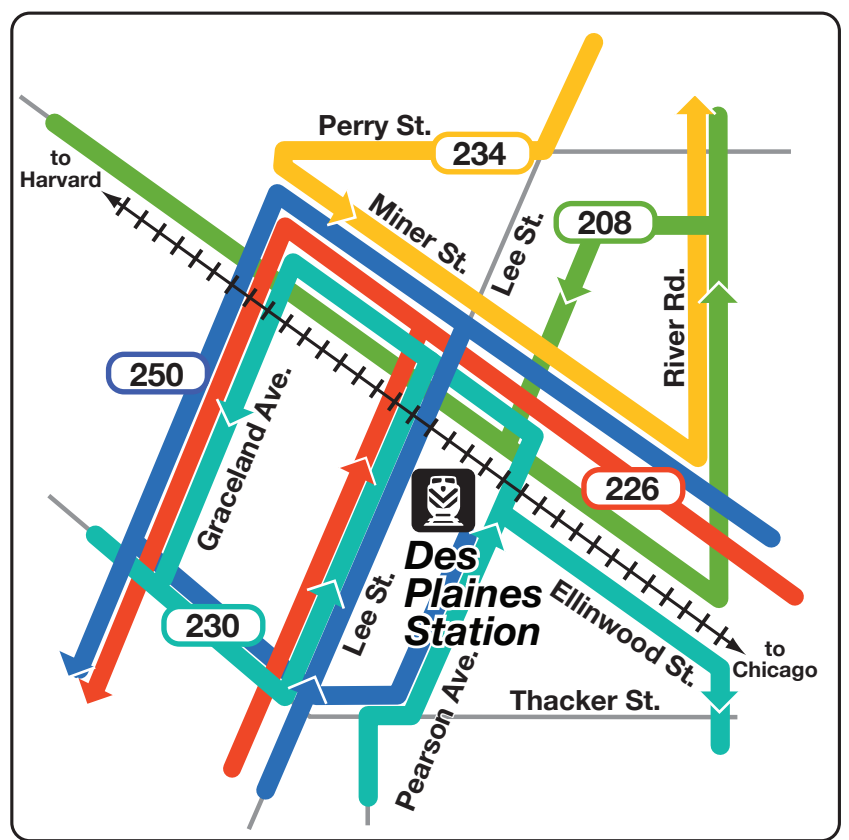

2016-2017 Maine West High School Transit Guide

Cumberland Circle Detail

Downtown Des Plaines Detail

**TO SCHOOL
ROUTE 221 NORTHBOUND**

CTA BLUE LINE ROSEMONT STATION	RIVER ROAD/DEVON	TOUHY/MANNHIEM	WOLF/OAKTON
6:40AM	6:45AM	6:53AM	7:01AM
7:00	7:05	7:13	7:21
7:17	7:22	7:30	7:38
7:30	7:35	7:43	7:51
7:45	7:50	7:58	8:06
8:12	8:17	8:25	8:33

AM buses marked "221 Wolf Piper".
Bus runs via River-Touhy-Wolf. Maine West High School passengers exit bus at the intersection of Wolf and Oakton.

**FROM SCHOOL
ROUTE 221 SOUTHBOUND**

WOLF/OAKTON	TOUHY/MANNHIEM	RIVER ROAD/DEVON	CTA BLUE LINE ROSEMONT STATION
3:04PM	3:14PM	3:23PM	3:28PM
3:34	3:44	3:53	3:58
3:58	4:08	4:17	4:22
4:24	4:34	4:43	4:48

PM buses marked "221 Rosemont CTA".
Bus runs via Wolf - Touhy - River. Maine West High School passengers board at the intersection of Wolf and Oakton.

**TO SCHOOL
ROUTE 221 SOUTHBOUND**

WOLF/PIPER	RIVER/OLD WILLOW	METRA NORTH CENTRAL LINE PROSPECT HEIGHTS STATION	WOLF/EUCLID	METRA UP-NW LINE CUMBERLAND STATION	WOLF/OAKTON	MAINE WEST BUS CONCOURSE
6:15AM	6:22AM	6:27AM	6:30AM	6:38AM	6:47AM	-
6:43 *	6:50 *	6:55 *	6:58 *	7:06 *	7:15 *	7:16AM *
7:05 *	7:11 *	7:16 *	7:19 *	7:34 *	7:41 *	7:42 *
7:33	7:40	7:45	7:48	8:00	8:09	-
-	-	-	8:01 W	8:15 W	8:21 W	8:22 W

AM buses marked "221 Rosemont CTA".
Bus runs via Wolf-Broadway-Northwest Highway-State-Wolf. For trips not entering Maine West High School bus concourse, passengers exit bus at the intersection of Wolf and Oakton.