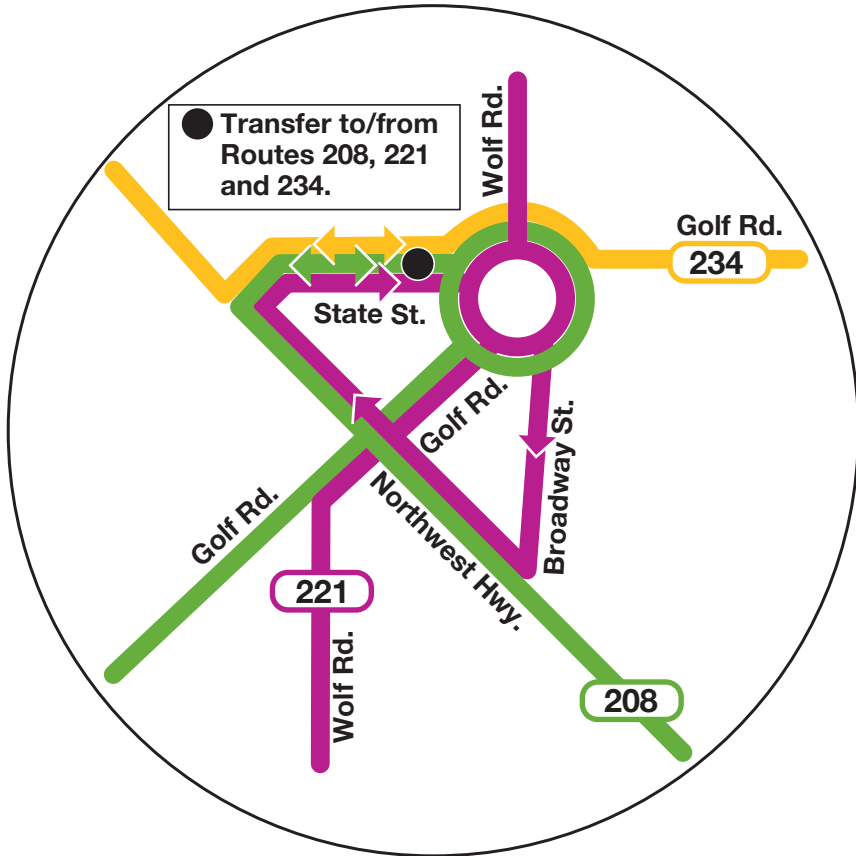

2016-2017 Maine West High School Transit Guide

Cumberland Circle Detail

Downtown Des Plaines Detail

**TO SCHOOL
ROUTE 221 NORTHBOUND**

CTA BLUE LINE ROSEMONT STATION	RIVER ROAD/DEVON	TOUHY/MANNHIEM	WOLF/OAKTON
6:40AM	6:45AM	6:53AM	7:01AM
7:00	7:05	7:13	7:21
7:17	7:22	7:30	7:38
7:30	7:35	7:43	7:51
7:45	7:50	7:58	8:06
8:12	8:17	8:25	8:33

AM buses marked "221 Wolf Piper".
Bus runs via River-Touhy-Wolf. Maine West High School passengers exit bus at the intersection of Wolf and Oakton.

**FROM SCHOOL
ROUTE 221 SOUTHBOUND**

WOLF/OAKTON	TOUHY/MANNHIEM	RIVER ROAD/DEVON	CTA BLUE LINE ROSEMONT STATION
3:04PM	3:14PM	3:23PM	3:28PM
3:34	3:44	3:53	3:58
3:58	4:08	4:17	4:22
4:24	4:34	4:43	4:48

PM buses marked "221 Rosemont CTA".
Bus runs via Wolf - Touhy - River. Maine West High School passengers board at the intersection of Wolf and Oakton.

**TO SCHOOL
ROUTE 221 SOUTHBOUND**

WOLF/PIPER	RIVER/OLD WILLOW	METRA NORTH CENTRAL LINE PROSPECT HEIGHTS STATION	WOLF/EUCLID	METRA UP-NW LINE CUMBERLAND STATION	WOLF/OAKTON	MAINE WEST BUS CONCOURSE
6:15AM	6:22AM	6:27AM	6:30AM	6:38AM	6:47AM	-
6:43 *	6:50 *	6:55 *	6:58 *	7:06 *	7:15 *	7:16AM *
7:05 *	7:11 *	7:16 *	7:19 *	7:34 *	7:41 *	7:42 *
7:33	7:40	7:45	7:48	8:00	8:09	-
-	-	-	8:01 W	8:15 W	8:21 W	8:22 W

ROUTE 230 SOUTHBOUND

METRA UP/NW LINE DES PLAINES STATION	WHITE/OAKTON	MAPLE/TOUHY	RIVER/DEVON	CTA BLUE LINE ROSEMONT STATION
3:47PM	3:54PM	4:00PM	4:10PM	4:15PM

PM Buses marked "230 Rosemont CTA".
Bus runs via Miner-Pearson-Ellinwood-River-Ashland-White-Howard-Maple-Pratt-Scott-Sunset-Stillwell-Devon-O'Hare Lakes-Devon-River.