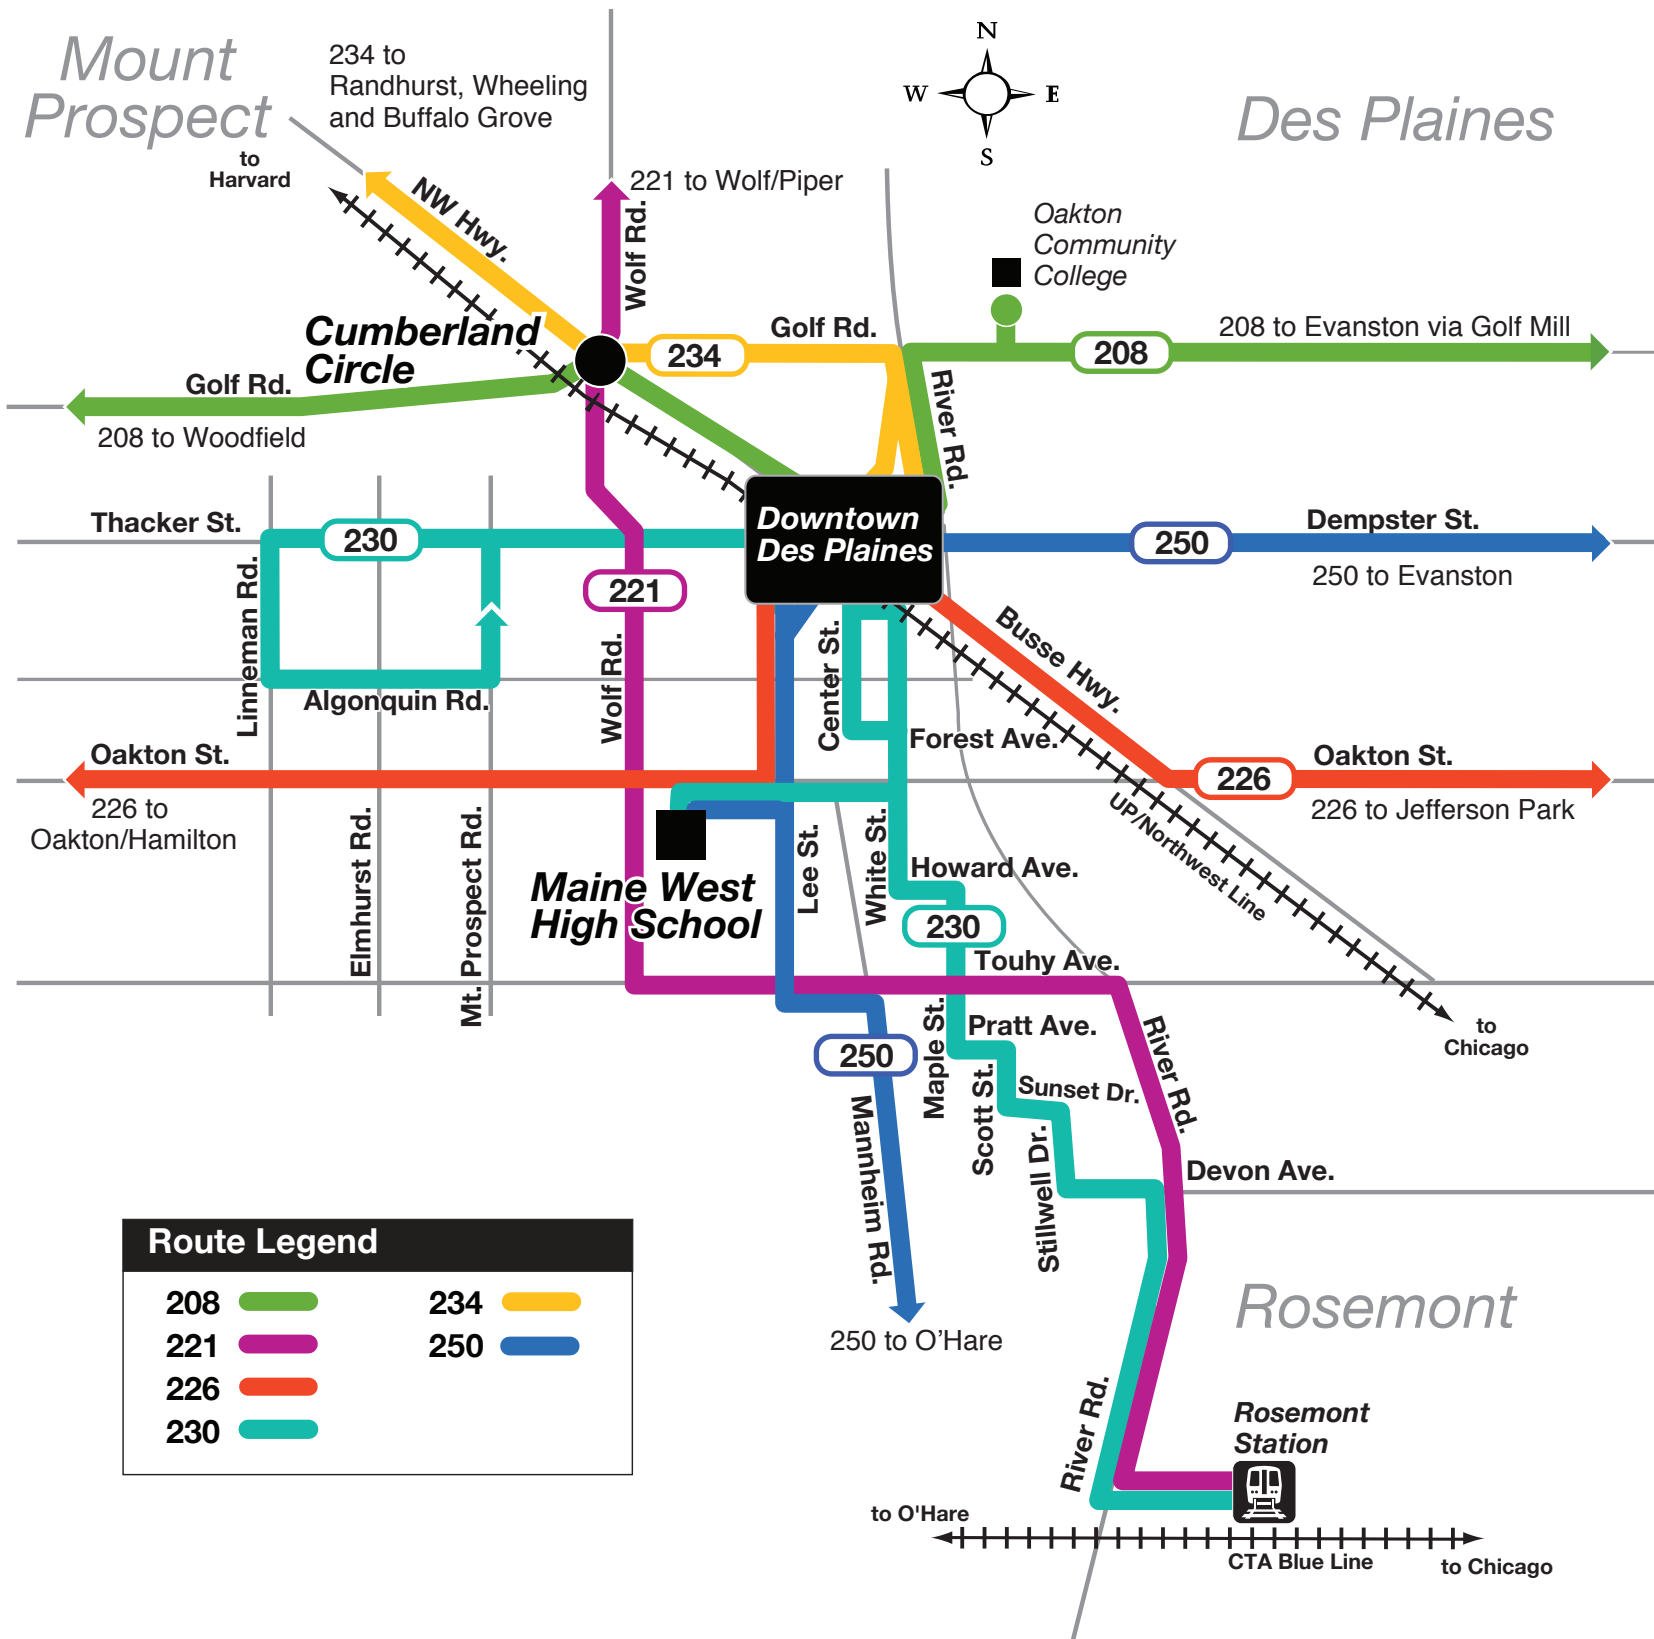

2016-2017 Maine West High School Transit Guide

Cumberland Circle Detail

Downtown Des Plaines Detail

**TO SCHOOL
ROUTE 221 NORTHBOUND**

CTA BLUE LINE ROSEMONT STATION	RIVER ROAD/DEVON	TOUHY/MANNHIEM	WOLF/OAKTON
6:40AM	6:45AM	6:53AM	7:01AM
7:00	7:05	7:13	7:21
7:17	7:22	7:30	7:38
7:30	7:35	7:43	7:51
7:45	7:50	7:58	8:06
8:12	8:17	8:25	8:33

AM buses marked "221 Wolf Piper".
Bus runs via River-Touhy-Wolf. Maine West High School passengers exit bus at the intersection of Wolf and Oakton.

**FROM SCHOOL
ROUTE 221 SOUTHBOUND**

WOLF/OAKTON	TOUHY/MANNHIEM	RIVER ROAD/DEVON	CTA BLUE LINE ROSEMONT STATION
3:04PM	3:14PM	3:23PM	3:28PM
3:34	3:44	3:53	3:58
3:58	4:08	4:17	4:22
4:24	4:34	4:43	4:48

PM buses marked "221 Rosemont CTA".
Bus runs via Wolf - Touhy - River. Maine West High School passengers board at the intersection of Wolf and Oakton.

**TO SCHOOL
ROUTE 221 SOUTHBOUND**

WOLF/PIPER	RIVER/OLD WILLOW	METRA NORTH CENTRAL LINE PROSPECT HEIGHTS STATION	WOLF/EUCLID	METRA UP-NW LINE CUMBERLAND STATION	WOLF/OAKTON	MAINE WEST BUS CONCOURSE
6:15AM	6:22AM	6:27AM	6:30AM	6:38AM	6:47AM	-
6:43 *	6:50 *	6:55 *	6:58 *	7:06 *	7:15 *	7:16AM *
7:05 *	7:11 *	7:16 *	7:19 *	7:34 *	7:41 *	7:42 *
7:33	7:40	7:45	7:48	8:00	8:09	-
-	-	-	8:01 W	8:15 W	8:21 W	8:22 W

AM buses marked "221 Rosemont CTA".
Bus runs via Wolf-Broadway-Northwest Highway-State-Wolf. For trips not entering Maine West High School bus concourse, passengers exit bus at the intersection of Wolf and Oakton.