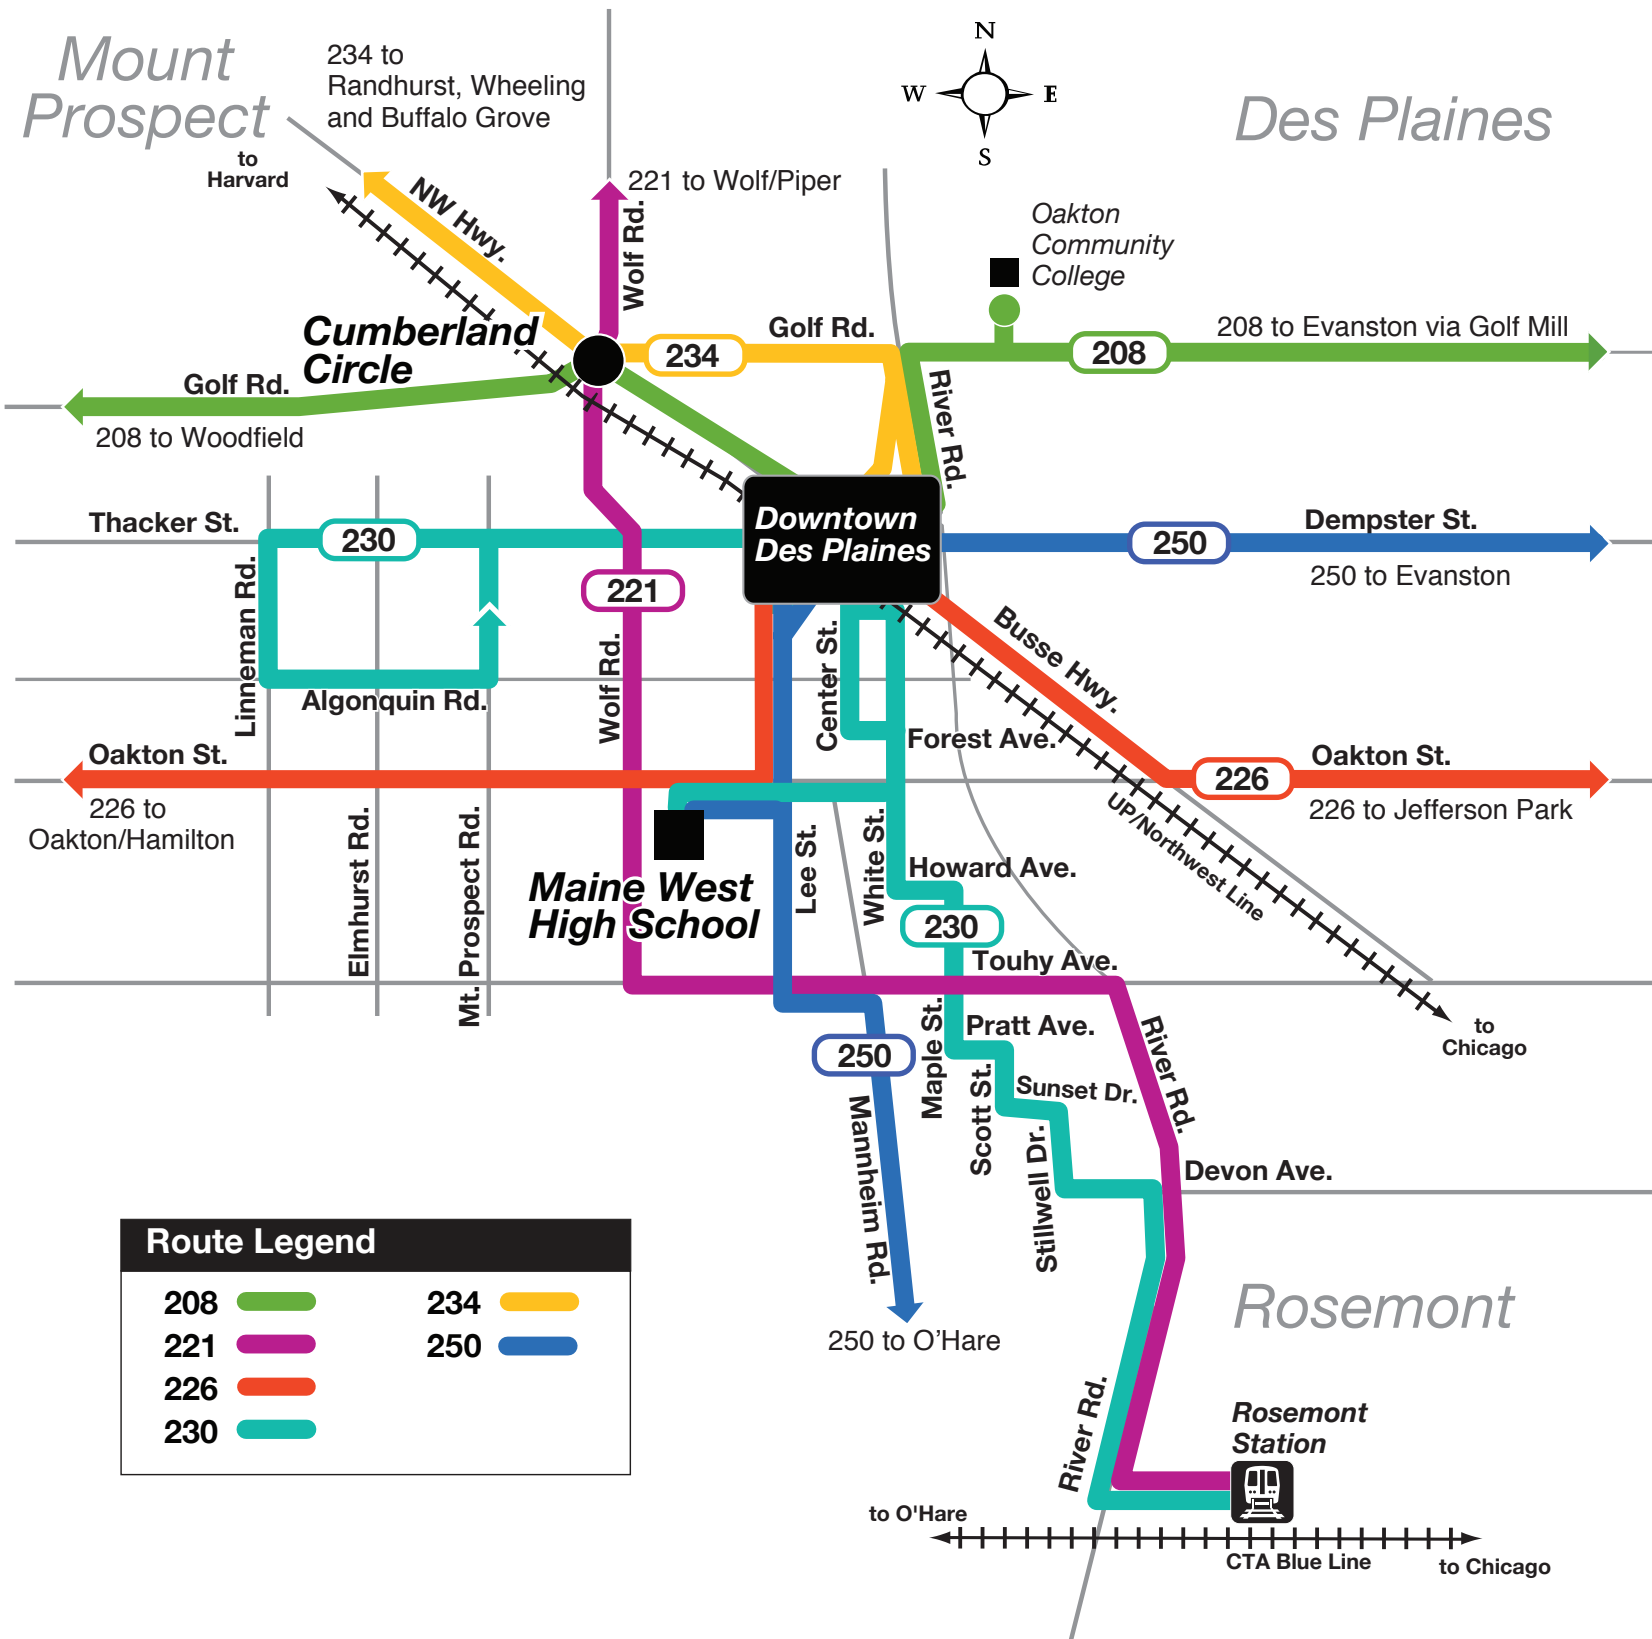

Downtown Des Plaines Detail

2019-2020 Maine West High School Transit Guide

Cumberland Circle Detail