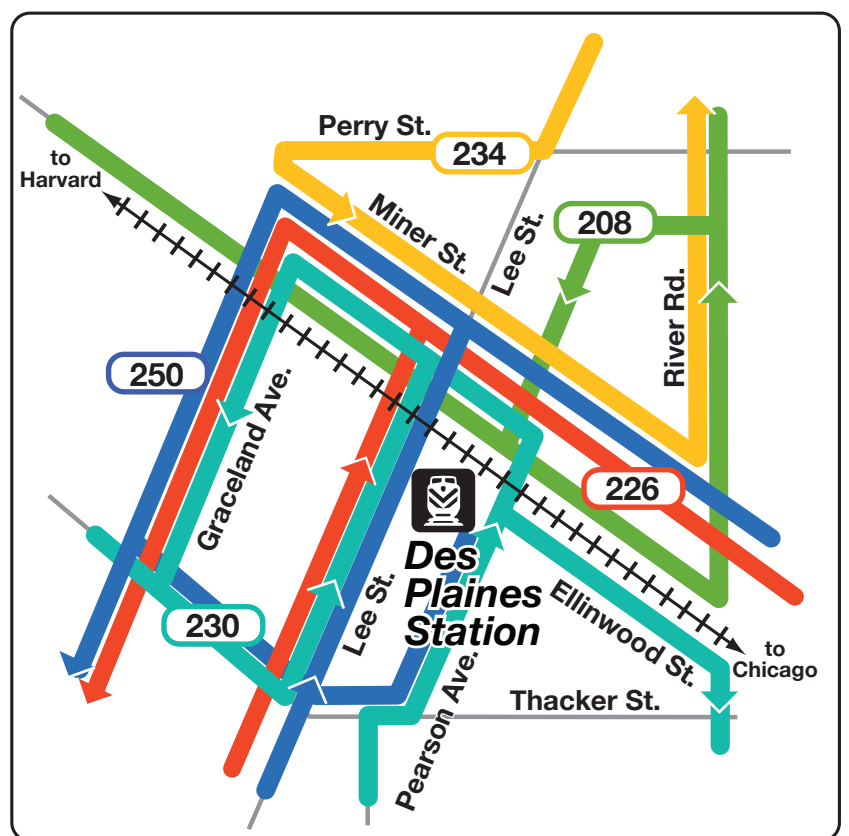

2019-2020 Maine West High School Transit Guide

Cumberland Circle Detail

Downtown Des Plaines Detail

Please visit PaceBus.com or call (312) 836-7000 for schedule information.

**TO SCHOOL
ROUTE 221 NORTHBOUND**

CTA BLUE LINE ROSEMONT STATION	RIVER ROAD/DEVON	TOUHY/MANNHIEM	WOLF/OAKTON
6:40AM	6:45AM	6:53AM	7:01AM
7:00	7:05	7:13	7:21
7:17	7:22	7:30	7:38
7:30	7:35	7:43	7:51
7:45	7:50	7:58	8:06
8:12	8:17	8:25	8:33

AM buses marked "221 Wolf Piper".
Bus runs via River-Touhy-Wolf. Maine West High School passengers exit bus at the intersection of Wolf and Oakton.

**FROM SCHOOL
ROUTE 221 SOUTHBOUND**

WOLF/OAKTON	TOUHY/MANNHIEM	RIVER ROAD/DEVON	CTA BLUE LINE ROSEMONT STATION
3:04PM	3:14PM	3:23PM	3:28PM
3:34	3:44	3:53	3:58
3:58	4:08	4:17	4:22
4:24	4:34	4:43	4:48

PM buses marked "221 Rosemont CTA".
Bus runs via Wolf - Touhy - River. Maine West High School passengers board at the intersection of Wolf and Oakton.

**TO SCHOOL
ROUTE 221 SOUTHBOUND**

WOLF/PIPER	RIVER/OLD WILLOW	METRA NORTH CENTRAL LINE PROSPECT HEIGHTS STATION	WOLF/EUCLID	METRA UP-NW LINE CUMBERLAND STATION	WOLF/OAKTON	MAINE WEST BUS CONCOURSE
6:15AM	6:22AM	6:27AM	6:30AM	6:38AM	6:47AM	-
6:43 *	6:50 *	6:55 *	6:58 *	7:06 *	7:15 *	7:16AM *
7:05 *	7:11 *	7:16 *	7:19 *	7:34 *	7:41 *	7:42 *
7:33	7:40	7:45	7:48	8:00	8:09	-