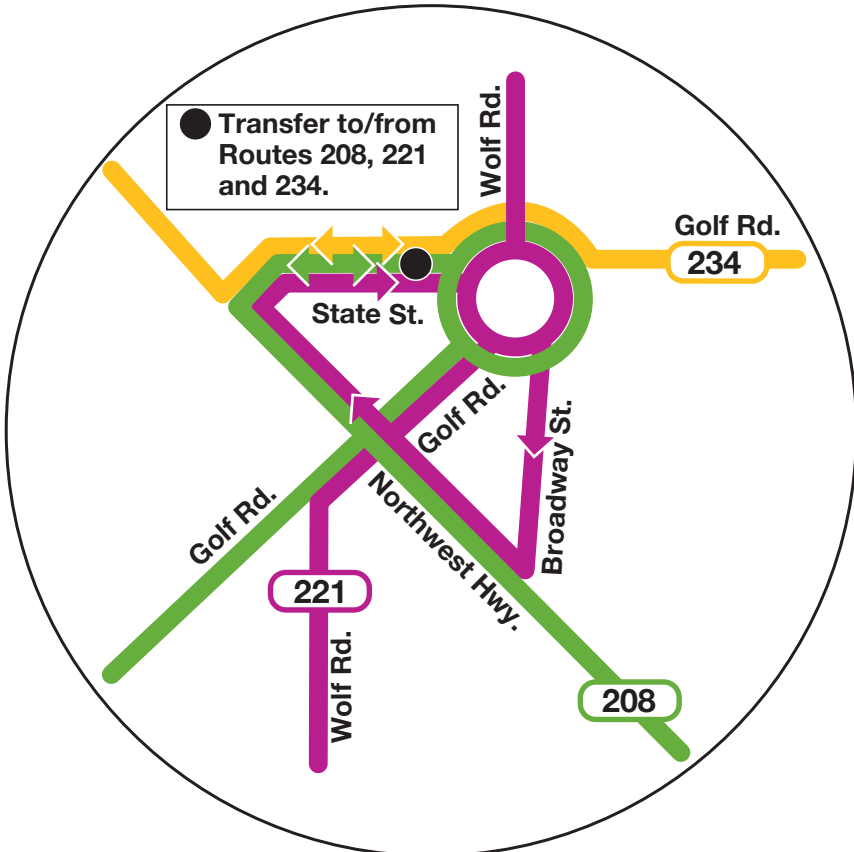

2019-2020 Maine West High School Transit Guide

Cumberland Circle Detail

Downtown Des Plaines Detail

Please visit PaceBus.com or call (312) 836-7000 for schedule information.

**TO SCHOOL
ROUTE 221 NORTHBOUND**

CTA BLUE LINE ROSEMONT STATION	RIVER ROAD/DEVON	TOUHY/MANNHIEM	WOLF/OAKTON
6:40AM	6:45AM	6:53AM	7:01AM
7:00	7:05	7:13	7:21
7:17	7:22	7:30	7:38
7:30	7:35	7:43	7:51
7:45	7:50	7:58	8:06
8:12	8:17	8:25	8:33

AM buses marked "221 Wolf Piper".
Bus runs via River-Touhy-Wolf. Maine West High School passengers exit bus at the intersection of Wolf and Oakton.

**FROM SCHOOL
ROUTE 221 SOUTHBOUND**

WOLF/OAKTON	TOUHY/MANNHIEM	RIVER ROAD/DEVON	CTA BLUE LINE ROSEMONT STATION
3:04PM	3:14PM	3:23PM	3:28PM
3:34	3:44	3:53	3:58
3:58	4:08	4:17	4:22
4:24	4:34	4:43	4:48

ROUTE 230 SOUTHBOUND

METRA UP/NW LINE DES PLAINES STATION	WHITE/OAKTON	MAPLE/TOUHY	RIVER/DEVON	CTA BLUE LINE ROSEMONT STATION
3:47PM	3:54PM	4:00PM	4:10PM	4:15PM

PM Buses marked "230 Rosemont CTA".
Bus runs via Miner-Pearson-Ellinwood-River-Ashland-White-Howard-Maple-Pratt-Scott-Sunset-Stillwell-Devon-O'Hare Lakes-Devon-River.