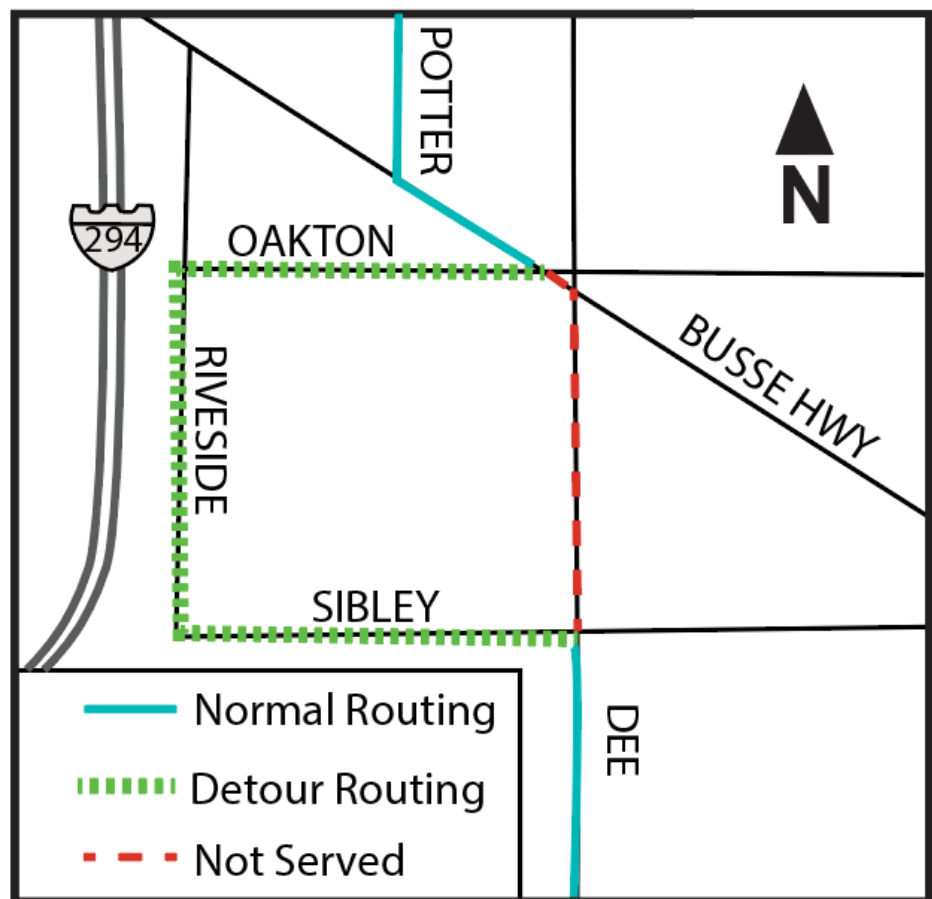

Attention Passengers

Route 240

Detour Alert

Starts Wednesday, October 16, 2019

Due to the closure of Dee for construction on the UP-Northwest railroad crossing in Park Ridge, Route 240 will detour starting **Wednesday, October 16**.

Detour Routing:

Dee ↔ Sibley ↔
Riverside ↔ Oakton
↔ Busse Hwy ↔
Regular routing

Dee between Busse Hwy and Sibley and Busse Hwy between Dee and Oakton will not be served.

Buses will detour until construction is complete, which is expected to be October 28, 2019. Please anticipate delays during this detour.