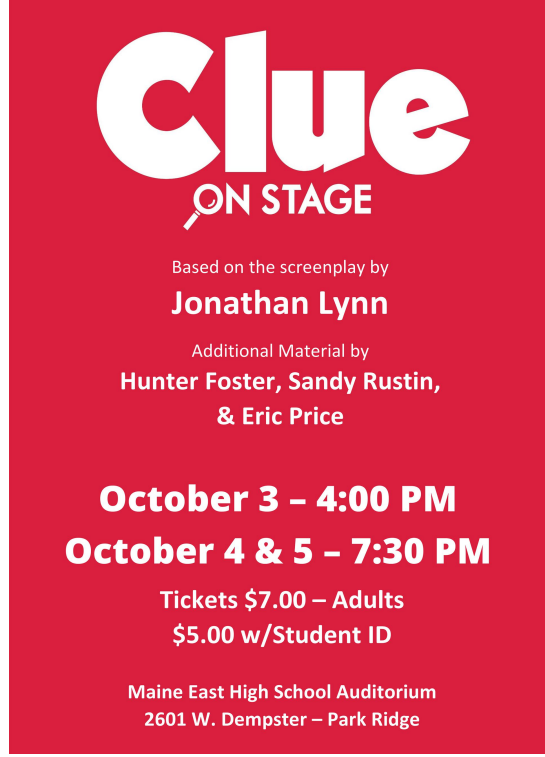

[LEARN MORE](#)

Maine West Presents: "She Kills Monsters"

Maine West will present "She Kills Monsters" on Oct. 3-5. Tickets are available online and are \$7 for adults and \$5 for students.

[LEARN MORE](#)

**September
26, 27, 28 - 2019
7:30 pm**

Maine South Presents: "Shakespeare in Love"

Maine South will present "Shakespeare in Love" on Sept. 26-28. Tickets are \$7 at the door.

[LEARN MORE](#)

Maine East Drama Department presents