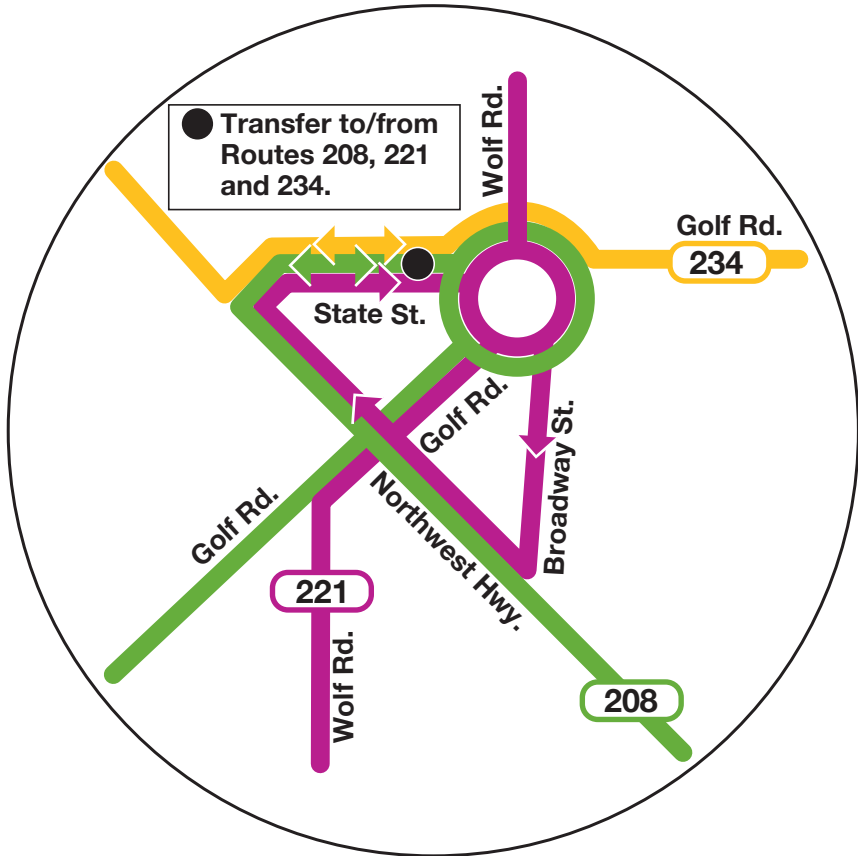

2022-2023 Maine West High School Transit Guide

Route Legend	
208	234
221	250
226	
230	

Cumberland Circle Detail

Downtown Des Plaines Detail

Please visit PaceBus.com or call (312) 836-7000 for schedule information.

TO SCHOOL
ROUTE 221 NORTHBOUND

CTA BLUE LINE ROSEMONT STATION	RIVER ROAD/DEVON	TOUHY/MANNHIEM	WOLF/OAKTON
6:40AM	6:45AM	6:53AM	7:01AM
7:00	7:05	7:13	7:21
7:17	7:22	7:30	7:38
7:30	7:35	7:43	7:51
7:45	7:50	7:58	8:06
8:12	8:17	8:25	8:33

AM buses marked "221 Wolf Piper".
Bus runs via River-Touhy-Wolf. Maine West High School passengers exit bus at the intersection of Wolf and Oakton.

FROM SCHOOL
ROUTE 221 SOUTHBOUND

WOLF/OAKTON	TOUHY/MANNHIEM	RIVER ROAD/DEVON	CTA BLUE LINE ROSEMONT STATION
3:04PM	3:14PM	3:23PM	3:28PM
3:34	3:44	3:53	3:58
3:58	4:08	4:17	4:22
4:24	4:34	4:43	4:48

ROUTE 230 SOUTHBOUND

METRA UP/NW LINE DES PLAINES STATION	WHITE/OAKTON	MAPLE/TOUHY	RIVER/DEVON	CTA BLUE LINE ROSEMONT STATION
3:47PM	3:54PM	4:00PM	4:10PM	4:15PM

PM Buses marked "230 Rosemont CTA".
Bus runs via Miner-Pearson-Ellinwood-River-Ashland-White-Howard-Maple-Pratt-Scott-Sunset-Stillwell-Devon-O'Hare Lakes-Devon-River.