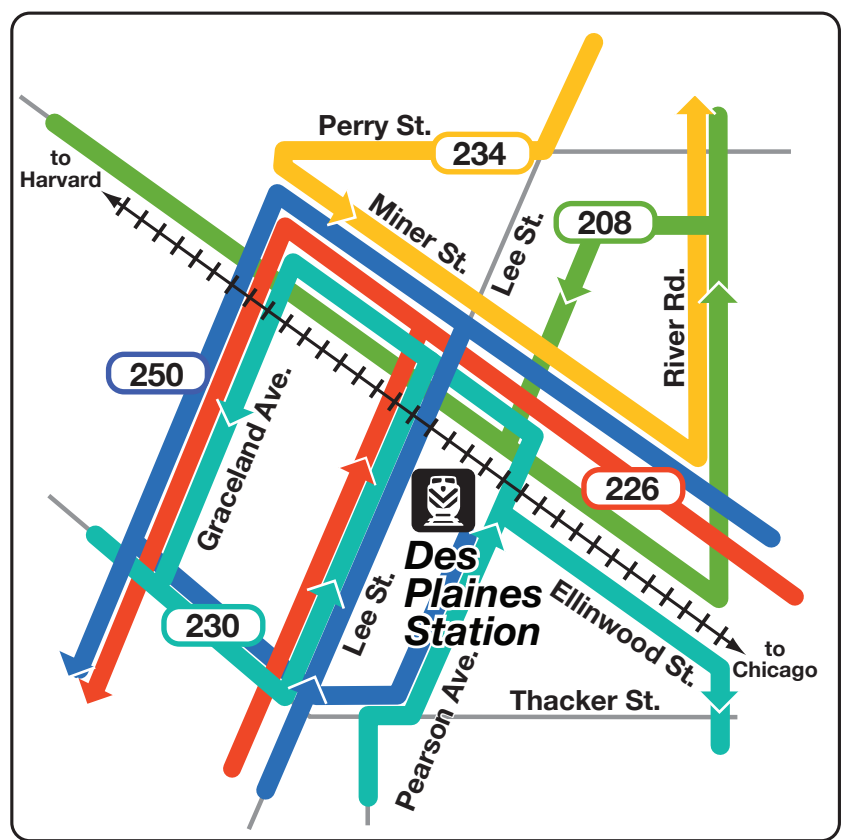

2022-2023 Maine West High School Transit Guide

Route Legend	
208	234
221	250
226	
230	

Cumberland Circle Detail

Downtown Des Plaines Detail

Please visit PaceBus.com or call (312) 836-7000 for schedule information.

TO SCHOOL
ROUTE 221 NORTHBOUND

CTA BLUE LINE ROSEMONT STATION	RIVER ROAD/DEVON	TOUHY/MANNHIEM	WOLF/OAKTON
6:40AM	6:45AM	6:53AM	7:01AM
7:00	7:05	7:13	7:21
7:17	7:22	7:30	7:38
7:30	7:35	7:43	7:51
7:45	7:50	7:58	8:06
8:12	8:17	8:25	8:33

AM buses marked "221 Wolf Piper".
Bus runs via River-Touhy-Wolf. Maine West High School passengers exit bus at the intersection of Wolf and Oakton.

FROM SCHOOL
ROUTE 221 SOUTHBOUND

WOLF/OAKTON	TOUHY/MANNHIEM	RIVER ROAD/DEVON	CTA BLUE LINE ROSEMONT STATION
3:04PM	3:14PM	3:23PM	3:28PM
3:34	3:44	3:53	3:58
3:58	4:08	4:17	4:22
4:24	4:34	4:43	4:48

PM buses marked "221 Rosemont CTA".
Bus runs via Wolf - Touhy - River. Maine West High School passengers board at the intersection of Wolf and Oakton.

TO SCHOOL
ROUTE 221 SOUTHBOUND

WOLF/PIPER	RIVER/OLD WILLOW	METRA NORTH CENTRAL LINE PROSPECT HEIGHTS STATION	WOLF/EUCLID	METRA UP-NW LINE CUMBERLAND STATION	WOLF/OAKTON	MAINE WEST BUS CONCOURSE
6:15AM	6:22AM	6:27AM	6:30AM	6:38AM	6:47AM	-
6:43	6:50	6:55	6:58	7:06	7:15	-
7:05	7:11	7:16	7:19	7:34	7:41	7:42AM
7:33	7:39	7:44	7:47	8:02	8:09	8:10