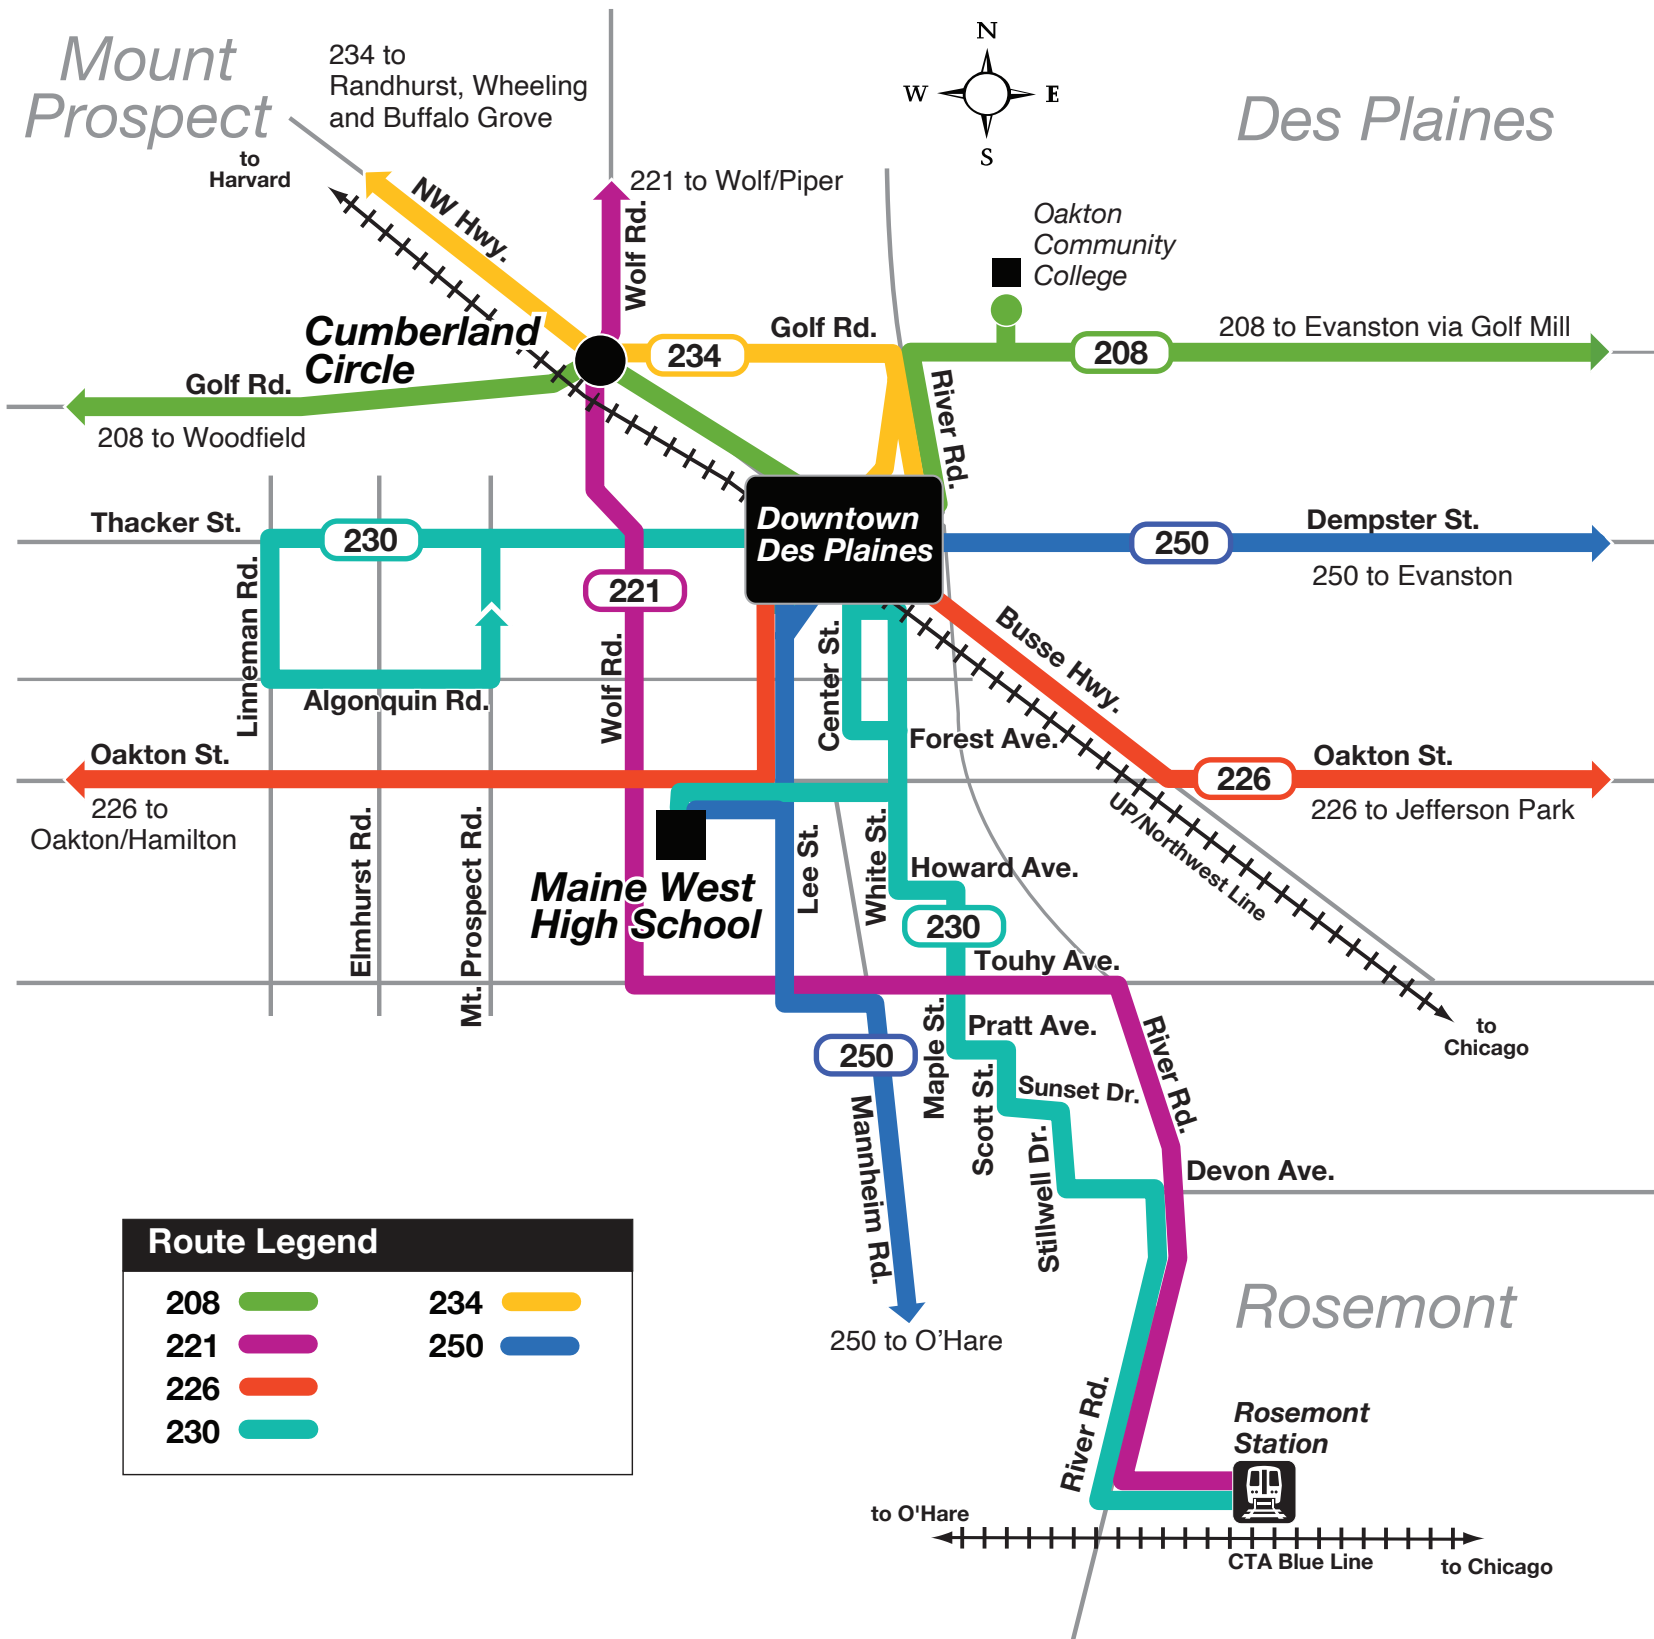

2022-2023 Maine West High School Transit Guide

Route Legend	
208	234
221	250
226	
230