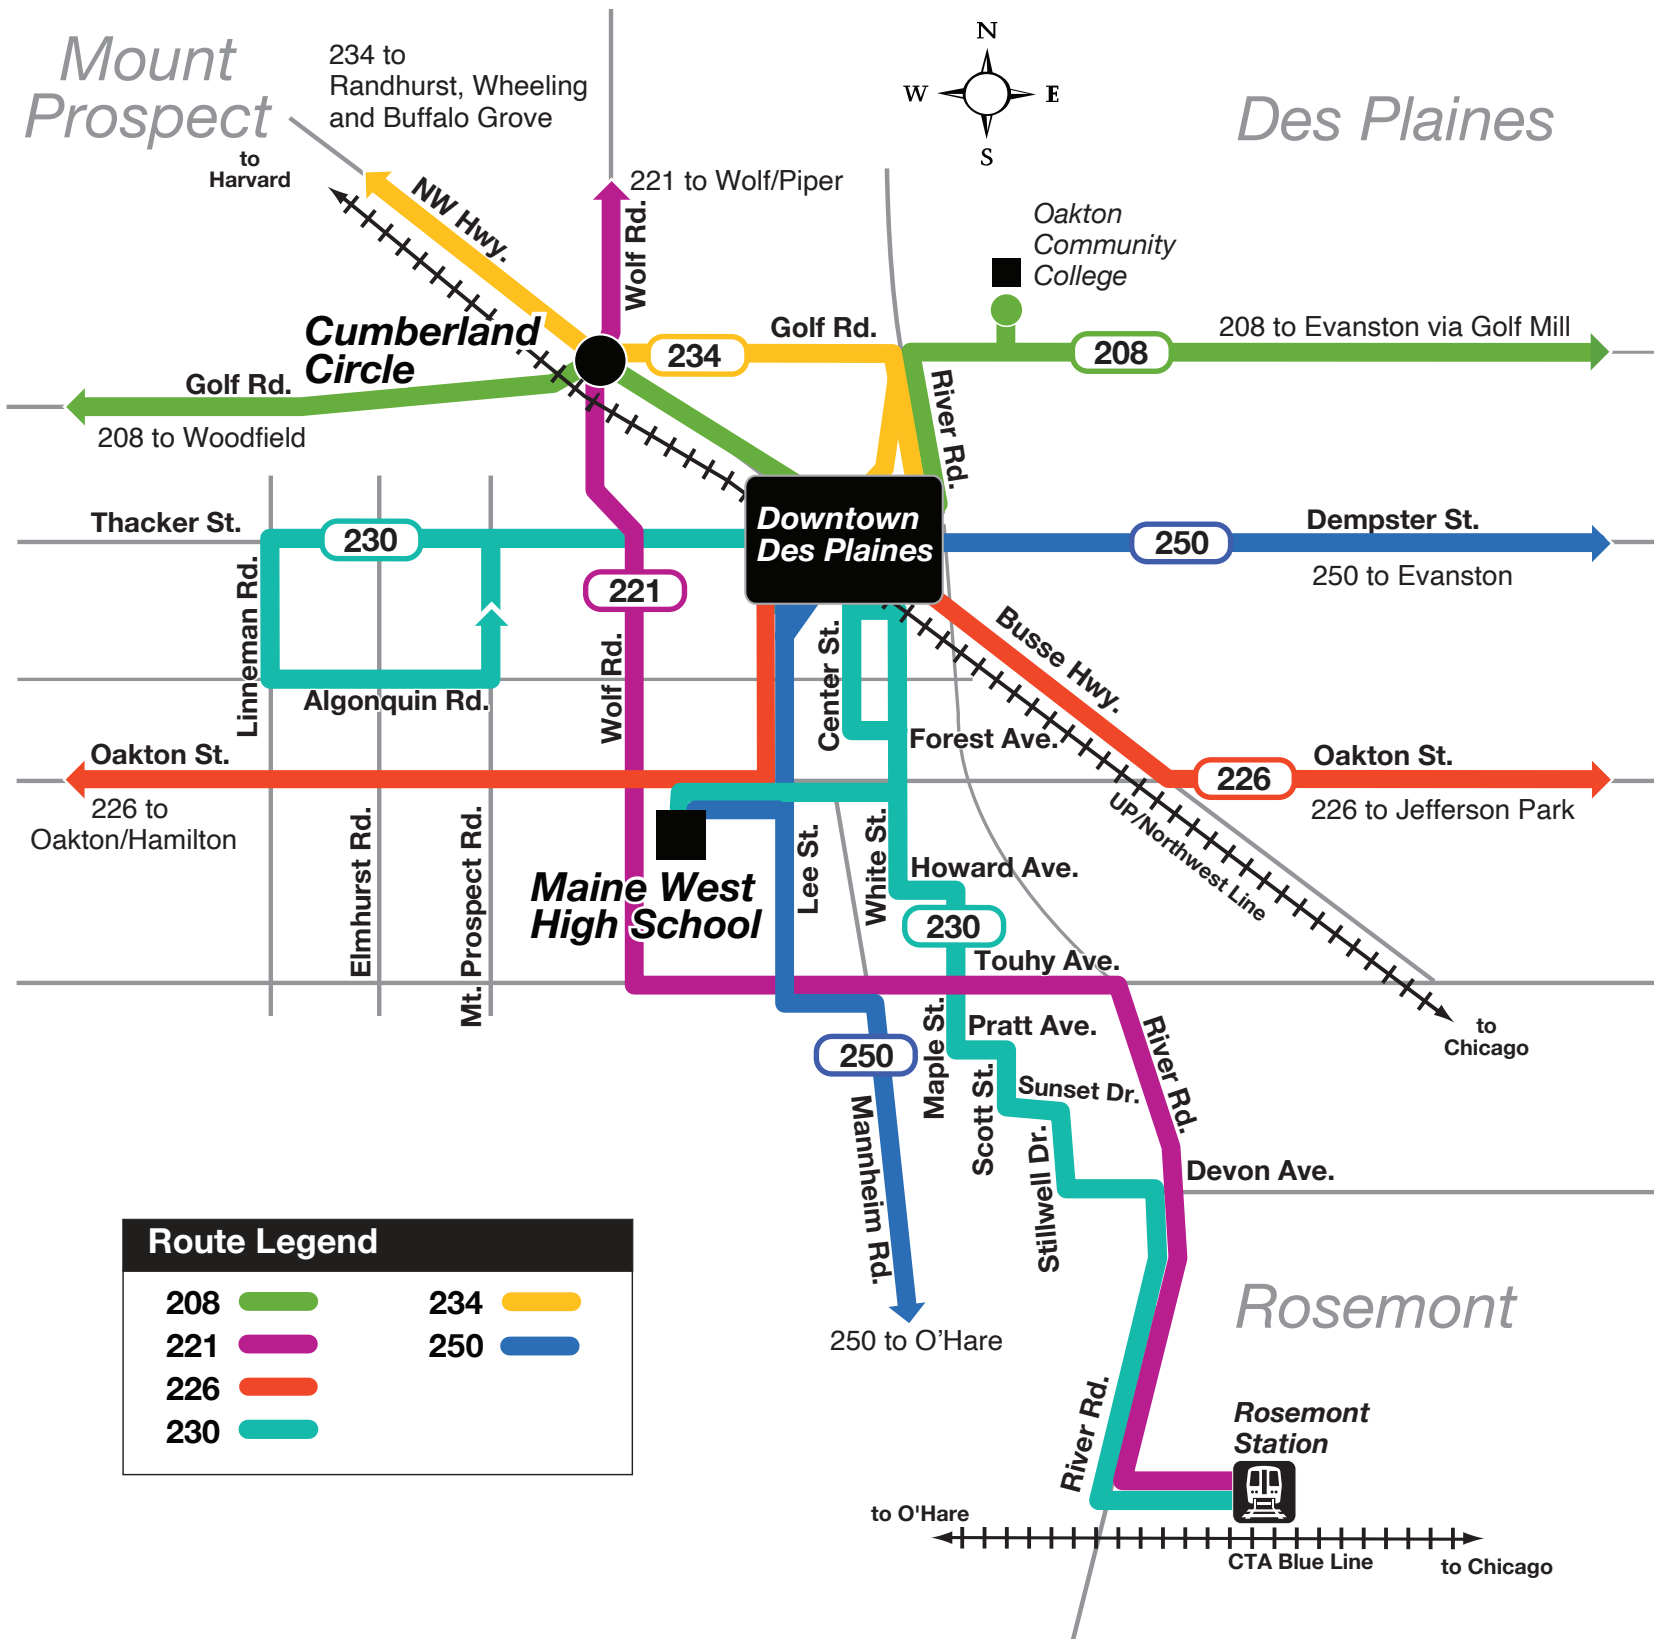

Maine West High School Transit Guide

Cumberland Circle Detail

Downtown Des Plaines Detail

Please visit PaceBus.com or call (312) 836-7000 for schedule information.

TO SCHOOL

ROUTE 221 NORTHBOUND

CTA BLUE LINE ROSEMONT STATION	RIVER ROAD/DEVON	TOUHY/MANNHIEM	WOLF/OAKTON
6:40AM	6:45AM	6:53AM	7:01AM
7:00	7:05	7:13	7:21
7:17	7:22	7:30	7:38
7:30	7:35	7:43	7:51
7:45	7:50	7:58	8:06
8:12	8:17	8:25	8:33

AM buses marked "221 Wolf Piper".
Bus runs via River-Touhy-Wolf. Maine West High School passengers exit bus at the intersection of Wolf and Oakton.

FROM SCHOOL

ROUTE 221 SOUTHBOUND

WOLF/OAKTON	TOUHY/MANNHIEM	RIVER ROAD/DEVON	CTA BLUE LINE ROSEMONT STATION
3:04PM	3:14PM	3:23PM	3:28PM
3:34	3:44	3:53	3:58
3:58	4:08	4:17	4:22
4:24	4:34	4:43	4:48

PM buses marked "221 Rosemont CTA".
Bus runs via Wolf - Touhy - River. Maine West High School passengers board at the intersection of Wolf and Oakton.

TO SCHOOL

ROUTE 221 SOUTHBOUND

WOLF/PIPER	RIVER/OLD WILLOW	METRA NORTH CENTRAL LINE PROSPECT HEIGHTS STATION	WOLF/EUCLID	METRA UP-NW LINE CUMBERLAND STATION	WOLF/OAKTON	MAINE WEST BUS CONCOURSE
6:15AM	6:22AM	6:27AM	6:30AM	6:38AM	6:47AM	-
6:43	6:50	6:55	6:58	7:06	7:15	-
7:05	7:11	7:16	7:19	7:34	7:41	7:42AM
7:33	7:39	7:44	7:47	8:02	8:09	8:10

FROM SCHOOL

ROUTE 230 SOUTHBOUND

MAINE WEST BUS CONCOURSE	OAKTON/LEE	WHITE/OAKTON	MAPLE/TOUHY	STILLWELL/DEVON
3:15PM +	3:18PM +	3:20PM +	3:26PM +	3:31PM +

PM buses marked "230 Devon Only".
Bus runs via Oakton-White-Howard-Maple-Pratt-Scott-Sunset-Stillwell