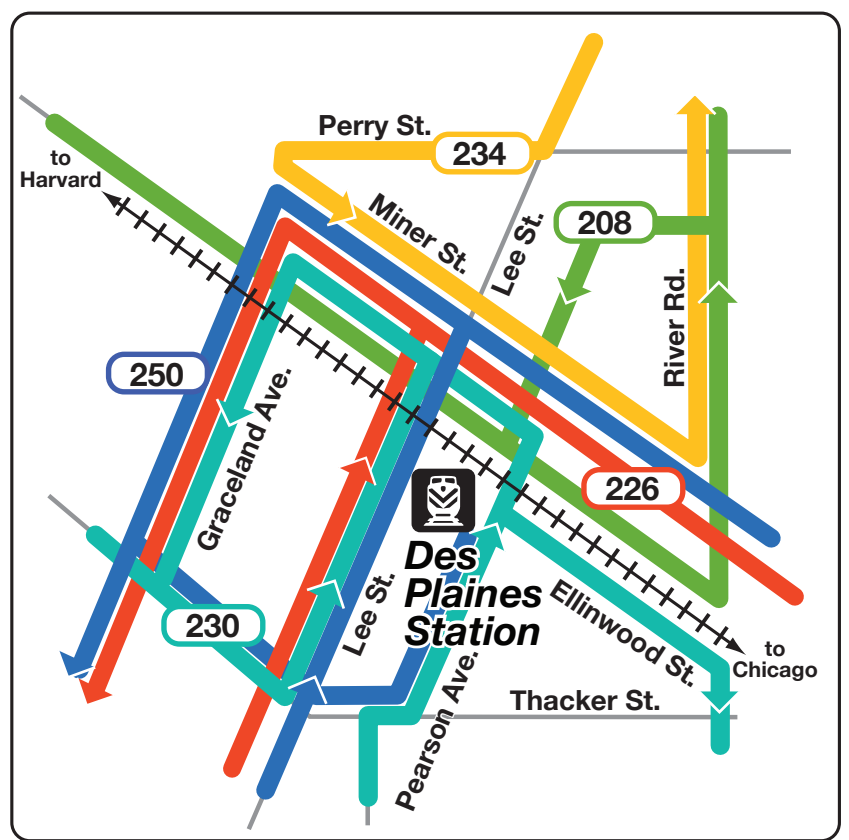

Maine West High School Transit Guide

Cumberland Circle Detail

Downtown Des Plaines Detail

Please visit PaceBus.com or call (312) 836-7000 for schedule information.

TO SCHOOL

ROUTE 221 NORTHBOUND

CTA BLUE LINE ROSEMONT STATION	RIVER ROAD/DEVON	TOUHY/MANNHIEM	WOLF/OAKTON
6:40AM	6:45AM	6:53AM	7:01AM
7:00	7:05	7:13	7:21
7:17	7:22	7:30	7:38
7:30	7:35	7:43	7:51
7:45	7:50	7:58	8:06
8:12	8:17	8:25	8:33

AM buses marked "221 Wolf Piper".
Bus runs via River-Touhy-Wolf. Maine West High School passengers exit bus at the intersection of Wolf and Oakton.

FROM SCHOOL

ROUTE 221 SOUTHBOUND

WOLF/OAKTON	TOUHY/MANNHIEM	RIVER ROAD/DEVON	CTA BLUE LINE ROSEMONT STATION
3:04PM	3:14PM	3:23PM	3:28PM
3:34	3:44	3:53	3:58
3:58	4:08	4:17	4:22
4:24	4:34	4:43	4:48

PM buses marked "221 Rosemont CTA".
Bus runs via Wolf - Touhy - River. Maine West High School passengers board at the intersection of Wolf and Oakton.

TO SCHOOL

ROUTE 221 SOUTHBOUND

WOLF/PIPER	RIVER/OLD WILLOW	METRA NORTH CENTRAL LINE PROSPECT HEIGHTS STATION	WOLF/EUCLID	METRA UP-NW LINE CUMBERLAND STATION	WOLF/OAKTON	MAINE WEST BUS CONCOURSE
6:15AM	6:22AM	6:27AM	6:30AM	6:38AM	6:47AM	-
6:43	6:50	6:55	6:58	7:06	7:15	-
7:05	7:11	7:16	7:19	7:34	7:41	7:42AM
7:33	7:39	7:44	7:47	8:02	8:09	8:10

AM buses marked "221 Rosemont CTA".
Bus runs via Wolf-Broadway-Northwest Highway-State-Wolf. For trips not entering Maine West High School bus concourse, passengers exit bus at the intersection of Wolf and Oakton.