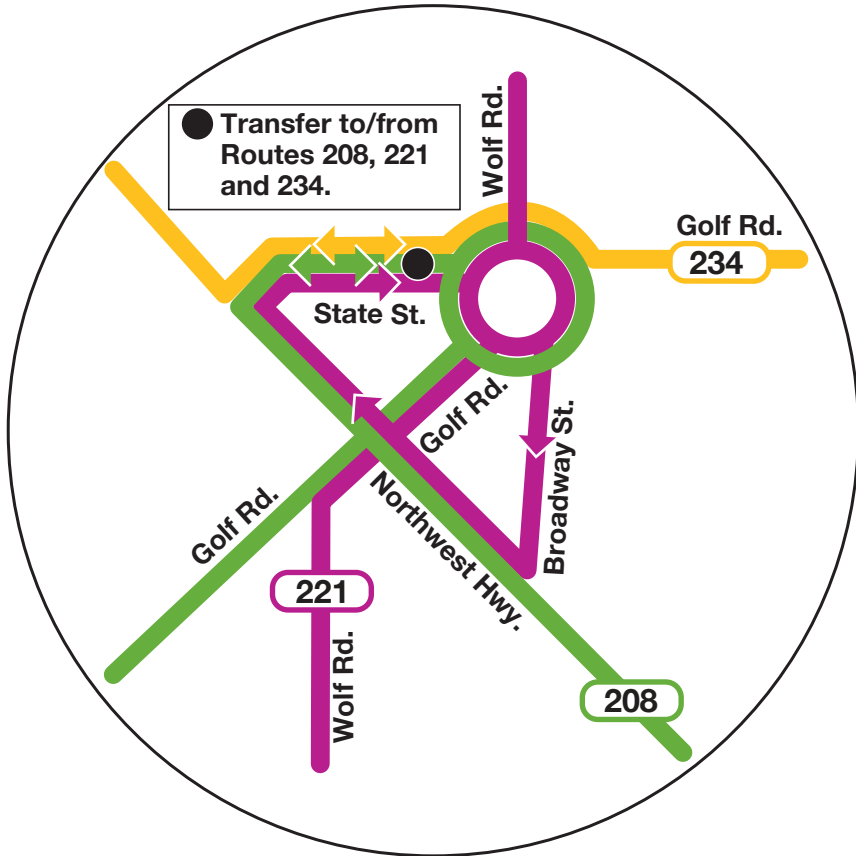

Maine West High School Transit Guide

Cumberland Circle Detail

Downtown Des Plaines Detail

Please visit PaceBus.com or call (312) 836-7000 for schedule information.

TO SCHOOL

ROUTE 221 NORTHBOUND

CTA BLUE LINE ROSEMONT STATION	RIVER ROAD/DEVON	TOUHY/MANNHIEM	WOLF/OAKTON
6:40AM	6:45AM	6:53AM	7:01AM
7:00	7:05	7:13	7:21
7:17	7:22	7:30	7:38
7:30	7:35	7:43	7:51
7:45	7:50	7:58	8:06
8:12	8:17	8:25	8:33

AM buses marked "221 Wolf Piper".
Bus runs via River-Touhy-Wolf. Maine West High School passengers exit bus at the intersection of Wolf and Oakton.

FROM SCHOOL

ROUTE 221 SOUTHBOUND

WOLF/OAKTON	TOUHY/MANNHIEM	RIVER ROAD/DEVON	CTA BLUE LINE ROSEMONT STATION
3:04PM	3:14PM	3:23PM	3:28PM
3:34	3:44	3:53	3:58
3:58	4:08	4:17	4:22
4:24	4:34	4:43	4:48

PM buses marked "221 Rosemont CTA".
Bus runs via Wolf - Touhy - River. Maine West High School passengers board at the intersection of Wolf and Oakton.

TO SCHOOL

ROUTE 221 SOUTHBOUND

WOLF/PIPER	RIVER/OLD WILLOW	METRA NORTH CENTRAL LINE PROSPECT HEIGHTS STATION	WOLF/EUCLID	METRA UP-NW LINE CUMBERLAND STATION	WOLF/OAKTON	MAINE WEST BUS CONCOURSE
6:15AM	6:22AM	6:27AM	6:30AM	6:38AM	6:47AM	-
6:43	6:50	6:55	6:58	7:06	7:15	-
7:05	7:11	7:16	7:19	7:34	7:41	7:42AM
7:33	7:39	7:44	7:47	8:02	8:09	8:10

ROUTE 230 SOUTHBOUND

METRA UP/NW LINE DES PLAINES STATION	WHITE/OAKTON	MAPLE/TOUHY	RIVER/DEVON	CTA BLUE LINE ROSEMONT STATION
3:47PM	3:54PM	4:00PM	4:10PM	4:15PM

PM Buses marked "230 Rosemont CTA".
Bus runs via Miner-Pearson-Ellinwood-River-Ashland-White-Howard-Maple-Pratt-Scott-Sunset-Stillwell-Devon-O'Hare Lakes-Devon-River.