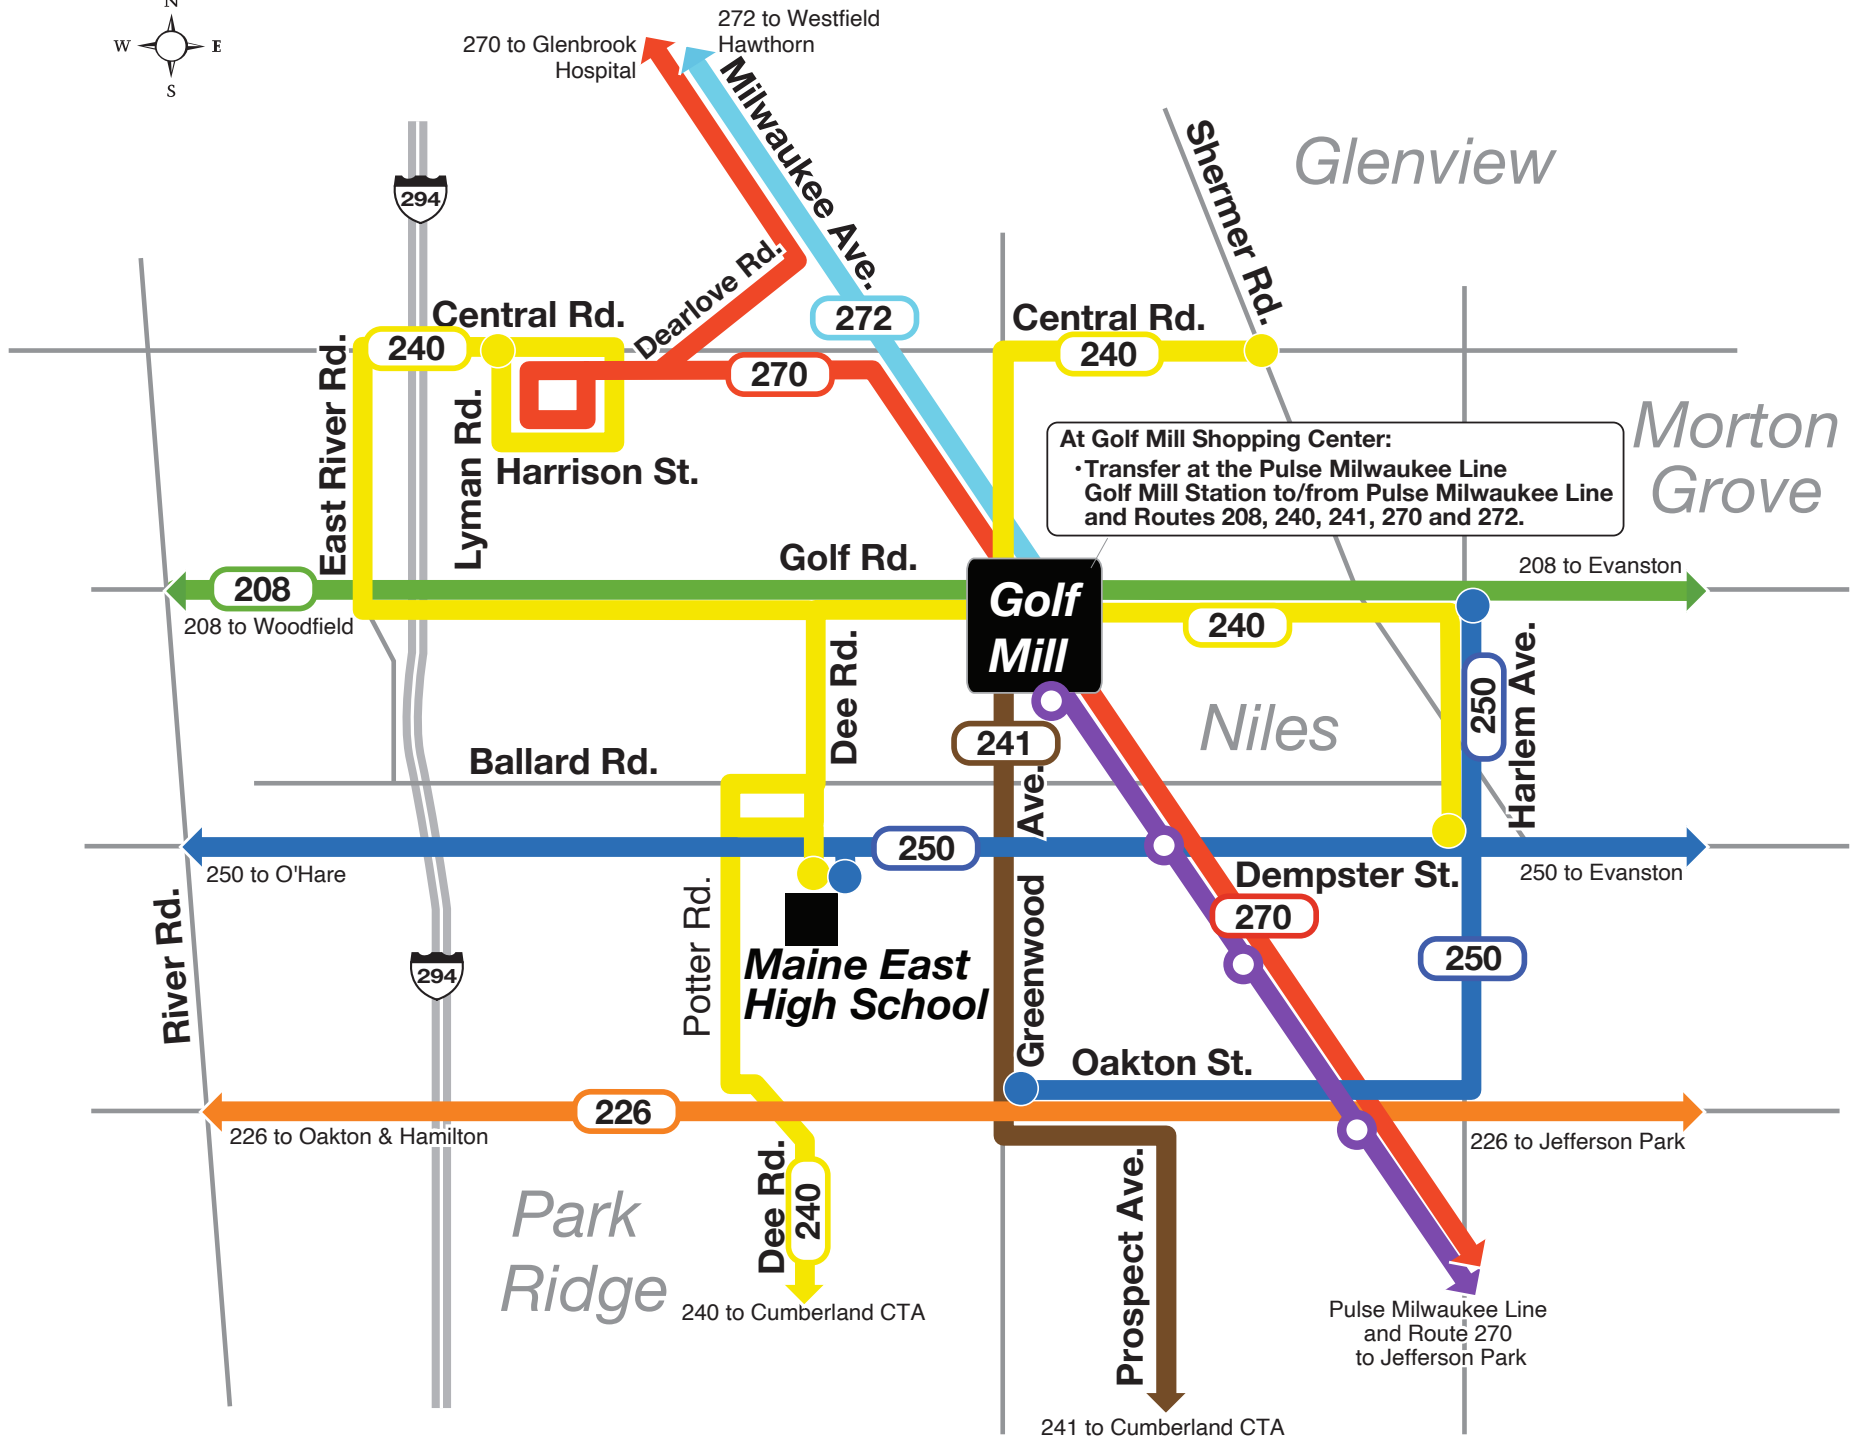

Maine East High School Transit Guide

Route Legend	
208	250
226	270
240	272
241	Pulse Milwaukee Line

INTRODUCING
PULSE
 Milwaukee Line
 Pace's new rapid transit service
 Faster trips every 10-20 minutes!

PM buses marked "240 Dempster and Harlem".
Bus runs via Dempster-Potter-Ballard-Dee-Golf-Harlem.

**TO SCHOOL
ROUTE 240 SOUTHBOUND**

CENTRAL/ LYMAN	GOLF/ DEE	DEE/ BALLARD	MAINE EAST BUS CONCOURSE
7:14AM *	7:28AM *	7:31AM *	7:36AM *
7:50 *	8:04 *	8:07 *	8:15 *

PM buses marked "240 Central/Lyman".
Bus runs via Dempster-Potter-Ballard-Dee-Golf-East River-Central-Dee-Harrison-Lyman.

**TO SCHOOL
ROUTE 240 SOUTHBOUND**

CENTRAL/ SHERMER	GOLF/ GREENWOOD	DEE/ BALLARD	MAINE EAST BUS CONCOURSE
7:23AM *	7:31AM *	7:36AM *	7:43AM *

**FROM SCHOOL
ROUTE 250 EASTBOUND**

POTTER/ DEMPSTER	LUTHERAN GENERAL HOSPITAL	MILWAUKEE/ DEMPSTER	HARLEM/ DEMPSTER
3:43PM	3:47PM	3:52PM	3:57PM
4:13	4:17	4:22	4:27
4:43	4:47	4:52	4:57

PM buses marked "250 Davis CTA".
Bus runs via Dempster. Maine East High School passengers board on Dempster at bus shelter.