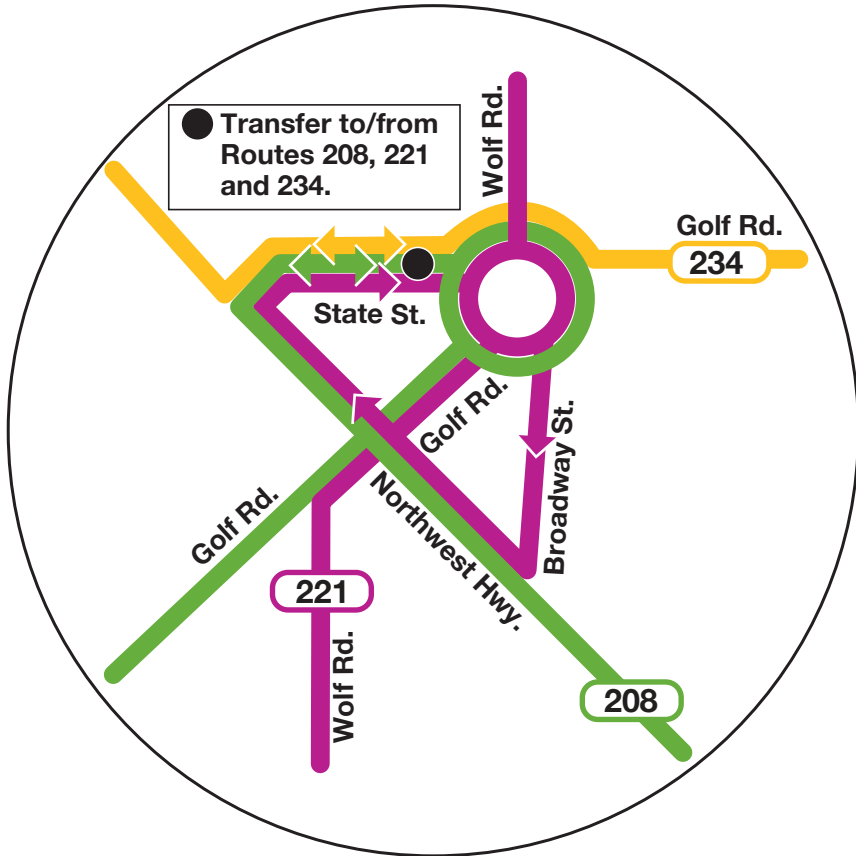

Maine West High School Transit Guide

Cumberland Circle Detail

Downtown Des Plaines Detail

Please visit PaceBus.com or call (312) 836-7000 for schedule information.

**TO SCHOOL
ROUTE 221 NORTHBOUND**

CTA BLUE LINE ROSEMONT STATION	RIVER ROAD/DEVON	TOUHY/MANNHIEM	WOLF/OAKTON
6:40AM	6:45AM	6:53AM	7:01AM
7:00	7:05	7:13	7:21
7:17	7:22	7:30	7:38
7:30	7:35	7:43	7:51
7:45	7:50	7:58	8:06
8:12	8:17	8:25	8:33

AM buses marked "221 Wolf Piper".
Bus runs via River-Touhy-Wolf. Maine West High School passengers exit bus at the intersection of Wolf and Oakton.

**FROM SCHOOL
ROUTE 221 SOUTHBOUND**

WOLF/OAKTON	TOUHY/MANNHIEM	RIVER ROAD/DEVON	CTA BLUE LINE ROSEMONT STATION
3:04PM	3:14PM	3:23PM	3:28PM
3:34	3:44	3:53	3:58
3:58	4:08	4:17	4:22
4:24	4:34	4:43	4:48

PM buses marked "221 Rosemont CTA".
Bus runs via Wolf - Touhy - River. Maine West High School passengers board at the intersection of Wolf and Oakton.

**TO SCHOOL
ROUTE 221 SOUTHBOUND**

WOLF/PIPER	RIVER/OLD WILLOW	METRA NORTH CENTRAL LINE PROSPECT HEIGHTS STATION	WOLF/EUCLID	METRA UP-NW LINE CUMBERLAND STATION	WOLF/OAKTON	MAINE WEST BUS CONCOURSE
6:15AM	6:22AM	6:27AM	6:30AM	6:38AM	6:47AM	-
6:43	6:50	6:55	6:58	7:06	7:15	-
7:05	7:11	7:16	7:19	7:34	7:41	7:42AM
7:33	7:39	7:44	7:47	8:02	8:09	8:10

ROUTE 230 SOUTHBOUND

METRA UP/NW LINE DES PLAINES STATION	WHITE/OAKTON	MAPLE/TOUHY	RIVER/DEVON	CTA BLUE LINE ROSEMONT STATION
3:47PM	3:54PM	4:00PM	4:10PM	4:15PM

PM Buses marked "230 Rosemont CTA".
Bus runs via Miner-Pearson-Ellinwood-River-Ashland-White-Howard-Maple-Pratt-Scott-Sunset-Stillwell-Devon-O'Hare Lakes-Devon-River.