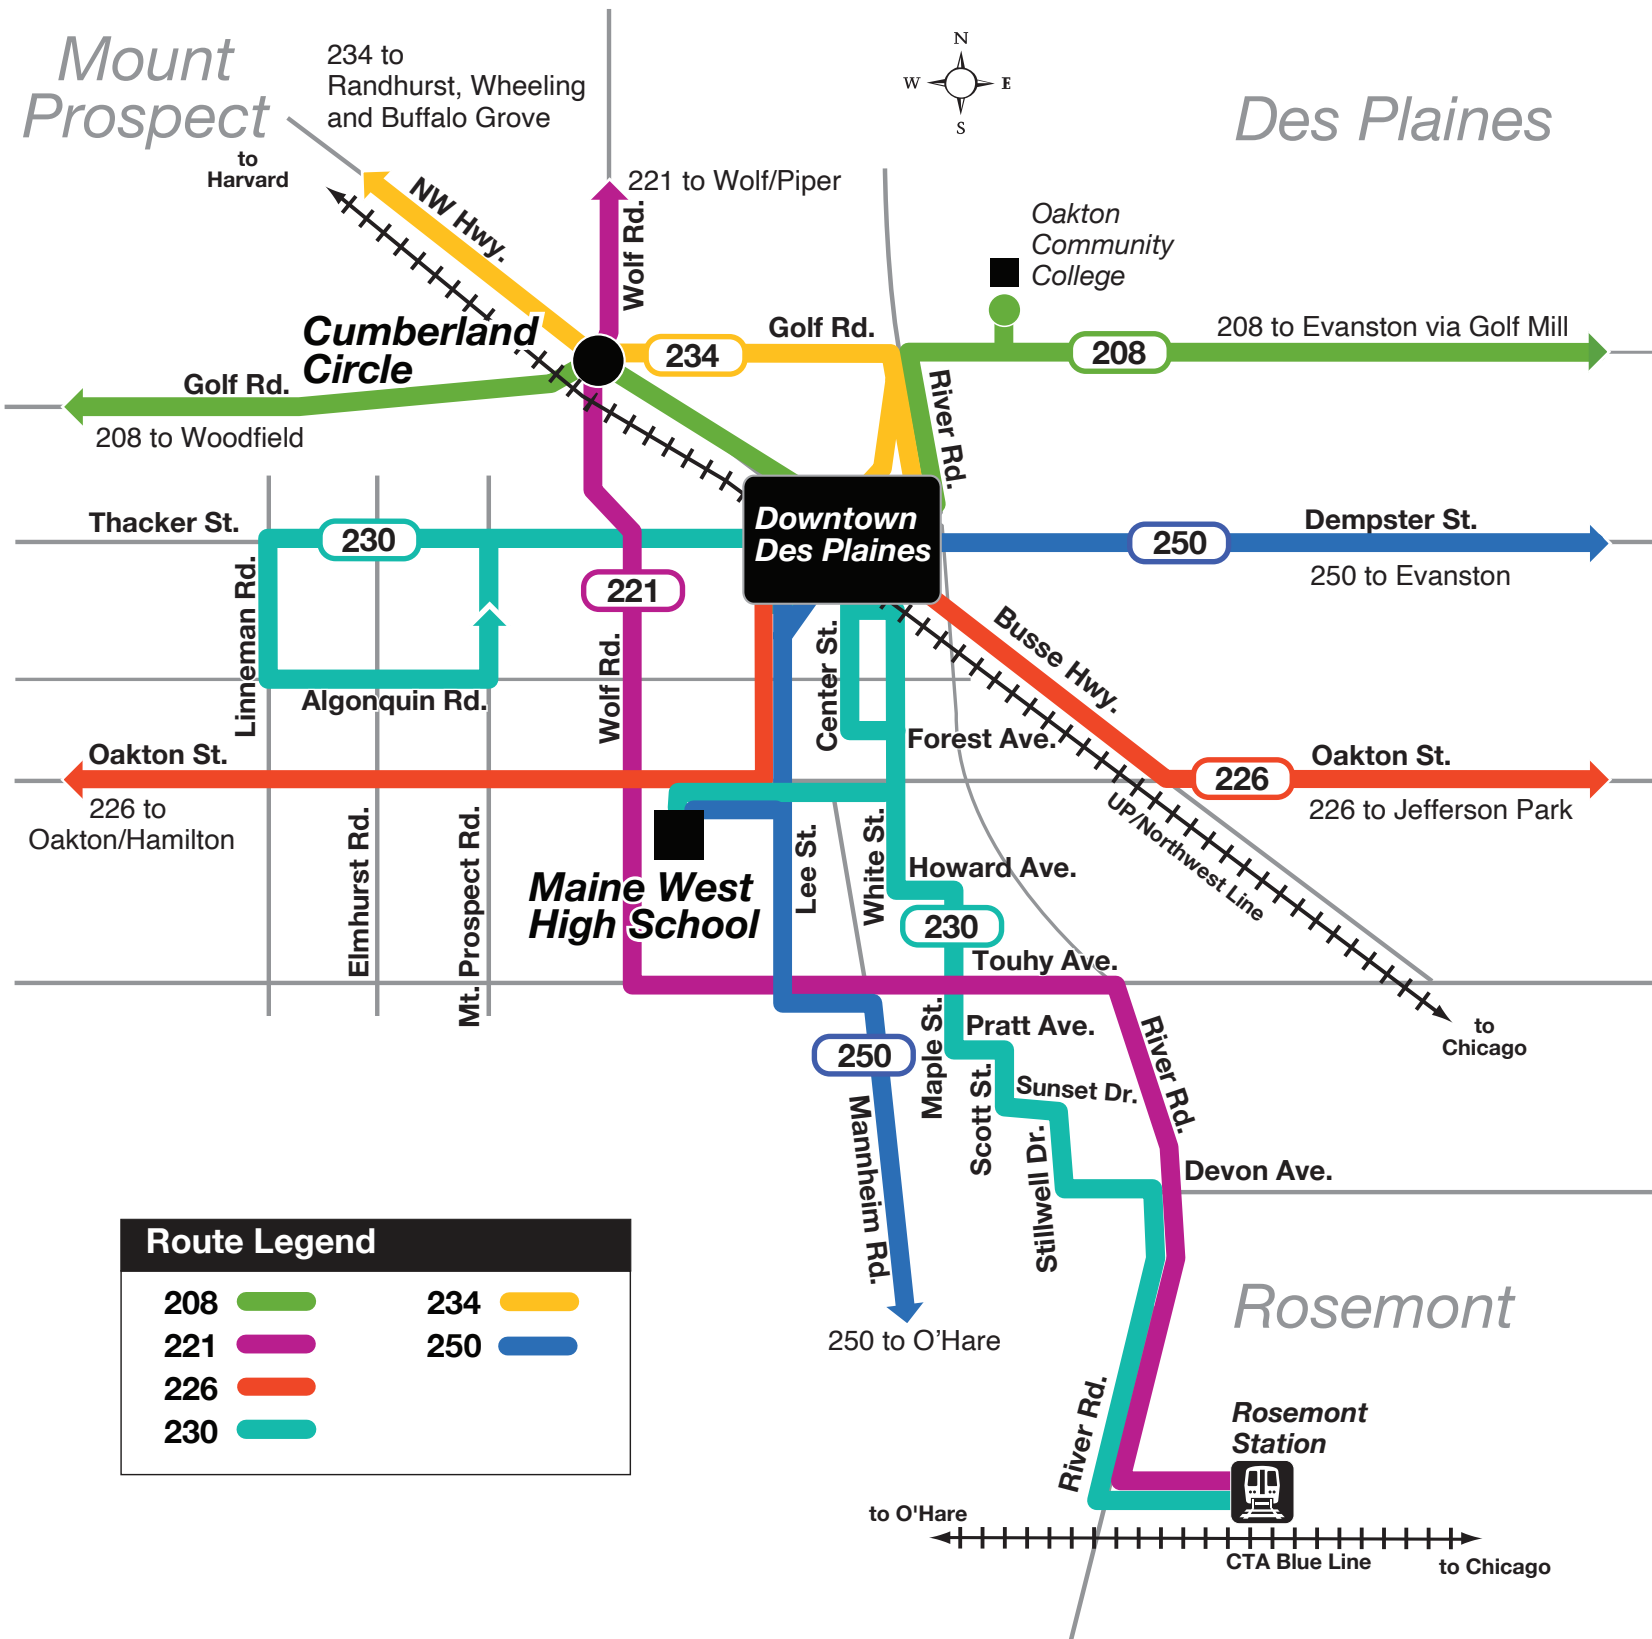

Maine West High School Transit Guide

Cumberland Circle Detail

Downtown Des Plaines Detail

Please visit PaceBus.com or call (312) 836-7000 for schedule information.

**TO SCHOOL
ROUTE 221 NORTHBOUND**

CTA BLUE LINE ROSEMONT STATION	RIVER ROAD/DEVON	TOUHY/MANNHIEM	WOLF/OAKTON
6:40AM	6:45AM	6:53AM	7:01AM
7:00	7:05	7:13	7:21
7:17	7:22	7:30	7:38
7:30	7:35	7:43	7:51
7:45	7:50	7:58	8:06
8:12	8:17	8:25	8:33

AM buses marked "221 Wolf Piper".
Bus runs via River-Touhy-Wolf. Maine West High School passengers exit bus at the intersection of Wolf and Oakton.

**FROM SCHOOL
ROUTE 221 SOUTHBOUND**

WOLF/OAKTON	TOUHY/MANNHIEM	RIVER ROAD/DEVON	CTA BLUE LINE ROSEMONT STATION
3:04PM	3:14PM	3:23PM	3:28PM
3:34	3:44	3:53	3:58
3:58	4:08	4:17	4:22
4:24	4:34	4:43	4:48

PM buses marked "221 Rosemont CTA".
Bus runs via Wolf - Touhy - River. Maine West High School passengers board at the intersection of Wolf and Oakton.

**TO SCHOOL
ROUTE 221 SOUTHBOUND**

WOLF/PIPER	RIVER/OLD WILLOW	METRA NORTH CENTRAL LINE PROSPECT HEIGHTS STATION	WOLF/EUCLID	METRA UP-NW LINE CUMBERLAND STATION	WOLF/OAKTON	MAINE WEST BUS CONCOURSE
6:15AM	6:22AM	6:27AM	6:30AM	6:38AM	6:47AM	-
6:43	6:50	6:55	6:58	7:06	7:15	-
7:05	7:11	7:16	7:19	7:34	7:41	7:42AM
7:33	7:39	7:44	7:47	8:02	8:09	8:10

**FROM SCHOOL
ROUTE 230 SOUTHBOUND**

MAINE WEST BUS CONCOURSE	OAKTON/LEE	WHITE/OAKTON	MAPLE/TOUHY	STILLWELL/DEVON
3:15PM +	3:18PM +	3:20PM +	3:26PM +	3:31PM +

PM buses marked "230 Devon Only".
Bus runs via Oakton-White-Howard-Maple-Pratt-Scott-Sunset-Stillwell