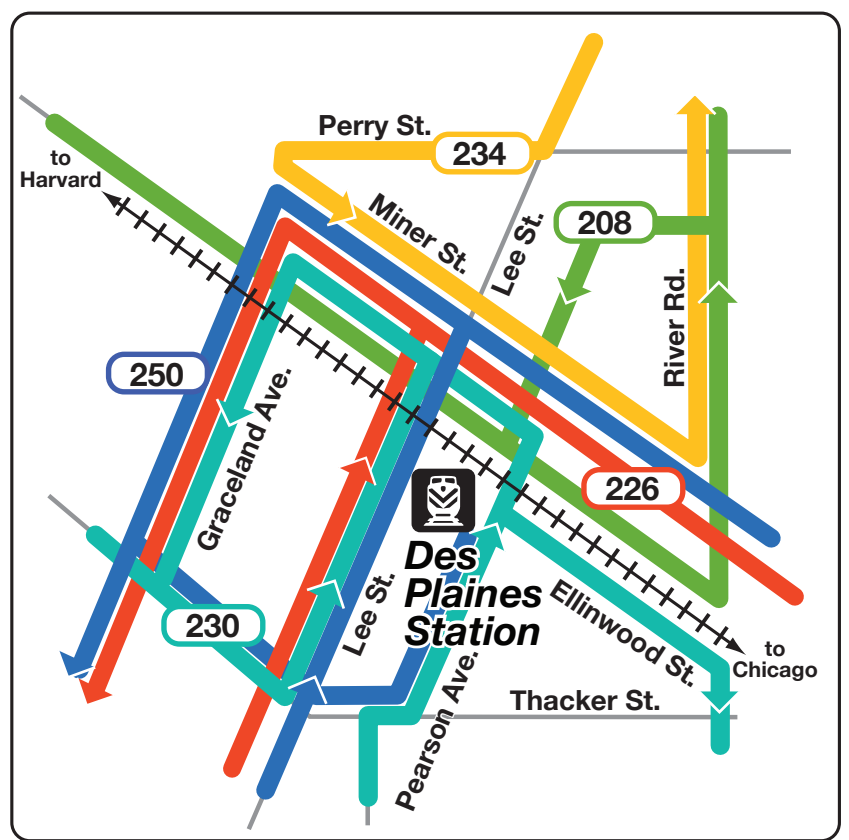

Maine West High School Transit Guide

Cumberland Circle Detail

Downtown Des Plaines Detail

Please visit PaceBus.com or call (312) 836-7000 for schedule information.

**TO SCHOOL
ROUTE 221 NORTHBOUND**

CTA BLUE LINE ROSEMONT STATION	RIVER ROAD/DEVON	TOUHY/MANNHIEM	WOLF/OAKTON
6:40AM	6:45AM	6:53AM	7:01AM
7:00	7:05	7:13	7:21
7:17	7:22	7:30	7:38
7:30	7:35	7:43	7:51
7:45	7:50	7:58	8:06
8:12	8:17	8:25	8:33

AM buses marked "221 Wolf Piper".
Bus runs via River-Touhy-Wolf. Maine West High School passengers exit bus at the intersection of Wolf and Oakton.

**FROM SCHOOL
ROUTE 221 SOUTHBOUND**

WOLF/OAKTON	TOUHY/MANNHIEM	RIVER ROAD/DEVON	CTA BLUE LINE ROSEMONT STATION
3:04PM	3:14PM	3:23PM	3:28PM
3:34	3:44	3:53	3:58
3:58	4:08	4:17	4:22
4:24	4:34	4:43	4:48

PM buses marked "221 Rosemont CTA".
Bus runs via Wolf - Touhy - River. Maine West High School passengers board at the intersection of Wolf and Oakton.

**TO SCHOOL
ROUTE 221 SOUTHBOUND**

WOLF/PIPER	RIVER/OLD WILLOW	METRA NORTH CENTRAL LINE PROSPECT HEIGHTS STATION	WOLF/EUCLID	METRA UP-NW LINE CUMBERLAND STATION	WOLF/OAKTON	MAINE WEST BUS CONCOURSE
6:15AM	6:22AM	6:27AM	6:30AM	6:38AM	6:47AM	-
6:43	6:50	6:55	6:58	7:06	7:15	-
7:05	7:11	7:16	7:19	7:34	7:41	7:42AM
7:33	7:39	7:44	7:47	8:02	8:09	8:10

AM buses marked "221 Rosemont CTA".
Bus runs via Wolf-Broadway-Northwest Highway-State-Wolf. For trips not entering Maine West High School bus concourse, passengers exit bus at the intersection of Wolf and Oakton.